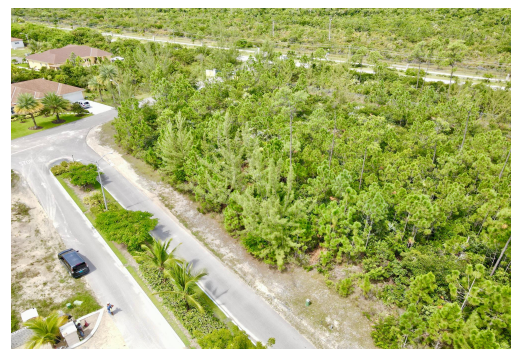

SOUTH OCEAN ESTATES, South Ocean, New Providence/Paradise Island

South Ocean Estates is an out island flavored community located in the western pine forest. This is...

South Ocean Estates is an out island flavored community located in the western pine forest. This is one of the last affordable gated communities offering large lots over 30,000 square feet. South Ocean Estates offers a secure and quiet lifestyle with close proximity to the amenities of a larger city. The only thing far from here is the crime and traffic. All utilities are underground and there is 24-Hour security. This large multi family lot is an ideal investment for anyone looking to secure their future for the long term whether to build and sell or to develop a steady income cash flow.. With affordable fees in a fast growing area surrounded by communities such as Lyford Cay and Albany, the value is sure to grow as more developments come on line and with it commercial and retail services...read more on our website.

Bedrooms: 0
Bathrooms: 0
Lot Size: 36064
Subdivision: South Ocean
Features: 24 Hour Security, Easy Access, Family Oriented, Gated Community, Wheelchair Access, Wooded Area

Block 1 SOUTH OCEAN ESTATES, South Ocean, New Providence/Paradise Island