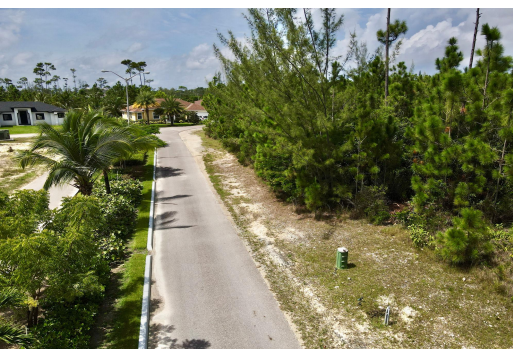

SOUTH OCEAN ESTATES, South Ocean, New Providence/Paradise Island

South Ocean Estates is an out island flavored community located in the western pine forest. This is...

South Ocean Estates is an out island flavored community located in the western pine forest. This is one of the last affordable gated communities offering large lots over 30,000 square feet. South Ocean Estates offers a secure and quiet lifestyle with close proximity to the amenities of a larger city. The only thing far from here is the crime and traffic. All utilities are underground and there is 24-Hour security. This large multi family lot is an ideal investment for anyone looking to secure their future for the long term whether to build and sell or to develop a steady income cash flow.. With affordable fees in a fast growing area surrounded by communities such as Lyford Cay and Albany, the value is sure to grow as more developments come on line and with it commercial and retail services...read more on our website.

Bedrooms: 0
Bathrooms: 0
Lot Size: 36064
Subdivision: South Ocean
Features: 24 Hour Security, Easy Access, Family Oriented, Gated Community, Wheelchair Access, Wooded Area

Block 1 SOUTH OCEAN ESTATES, South Ocean, New Providence/Paradise Island