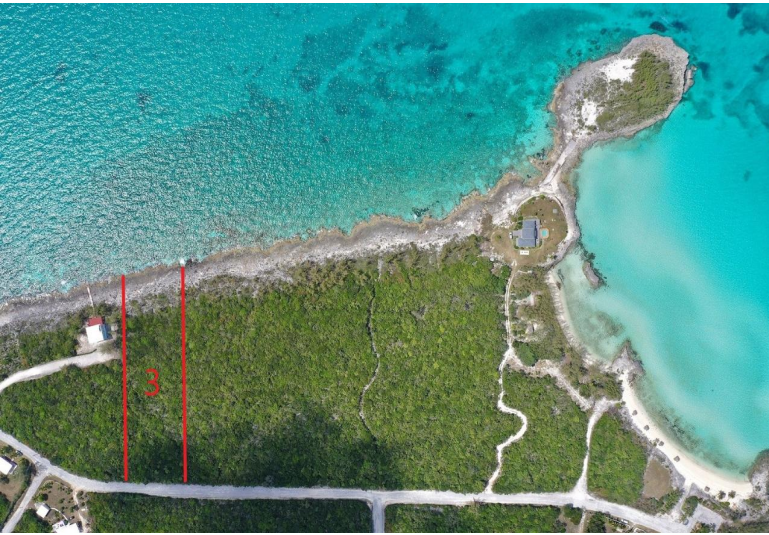

PARCEL 3 RAINBOW BAY, Rainbow Bay, Eleuthera

This spectacular 1.012 acre lot with breathtaking views over the Caribbean side turquoise water is...

This spectacular 1.012 acre lot with breathtaking views over the Caribbean side turquoise water is located on Wandering Shore Drive, Rainbow Bay, Eleuthera. This is a perfect opportunity to build a dream home with great elevations, spectacular views, within walking distance to Rainbow Bay Beach and within close proximity to Governors Harbour Airport and North Eleuthera Airport....read more on our website.

Bedrooms: 0
Bathrooms: 0
Lot Size: 43996
Subdivision: Rainbow Bay
Features: Acreage,
Family Oriented, Highway
Access, None, Pets
Allowed, Quiet Area,
Road - Gravel, Road -
Paved, Treed Lot, View -
Ocean