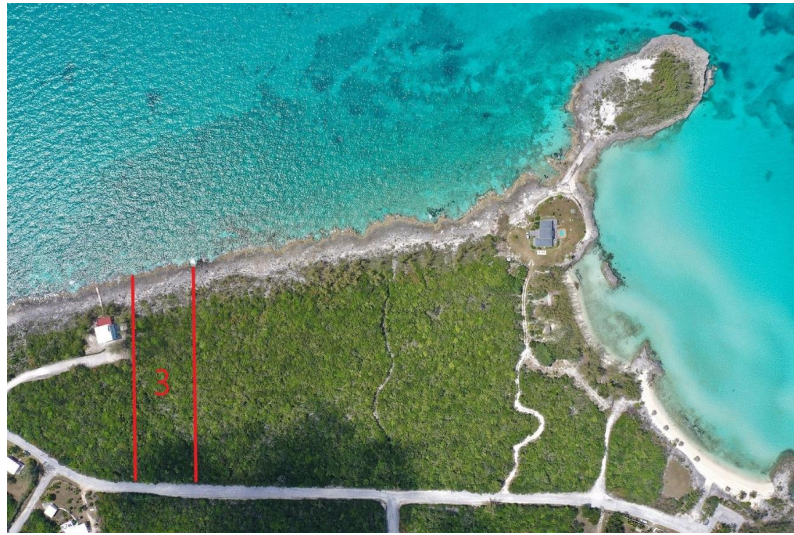

PARCEL 3 RAINBOW BAY, Rainbow Bay, Eleuthera

This spectacular 1.012 acre lot with breathtaking views over the Caribbean side turquoise water is...

This spectacular 1.012 acre lot with breathtaking views over the Caribbean side turquoise water is located on Wandering Shore Drive, Rainbow Bay, Eleuthera. This is a perfect opportunity to build a dream home with great elevations, spectacular views, within walking distance to Rainbow Bay Beach and within close proximity to Governors Harbour Airport and North Eleuthera Airport....read more on our website.

Bedrooms: 0
Bathrooms: 0
Lot Size: 43996
Subdivision: Rainbow Bay
Features: Acreage,
Family Oriented, Highway
Access, None, Pets
Allowed, Quiet Area,
Road - Gravel, Road -
Paved, Treed Lot, View -
Ocean