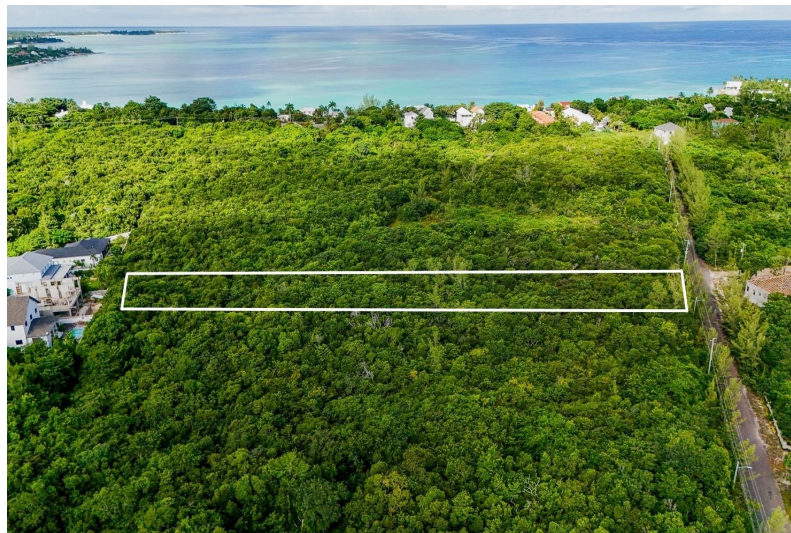

# 27, LOVE ESTATES, Love Beach, New Providence/Paradise

## Love Estates is known for its tight-knit community and well-maintained properties, offering a safe...

Love Estates is known for its tight-knit community and well-maintained properties, offering a safe and inviting environment. Whether you're looking to build a primary residence or a vacation getaway, this property is an exceptional investment. This expansive 1-acre vacant lot offers endless possibilities for creating your ideal living space in a tranquil and friendly community. Don't miss out on this rare opportunity! Contact us today for more details or to schedule a viewing. Your dream home awaits in Love Estates!...read more on our website.

Bedrooms: 0

Bathrooms: 0

Lot Size: 43560

Subdivision: Love Beach

Features: Easy Access,

Family Oriented, Highway

Access, None, Quiet

Area, Road - Paved,

Treed Lot

LOT 27, LOVE ESTATES, Love

Beach, New Providence/Paradise

Island

Phone:

**\$550.000 ID# M59374 [View Online](#)**  
**[www.sarlesrealty.com](http://www.sarlesrealty.com)**