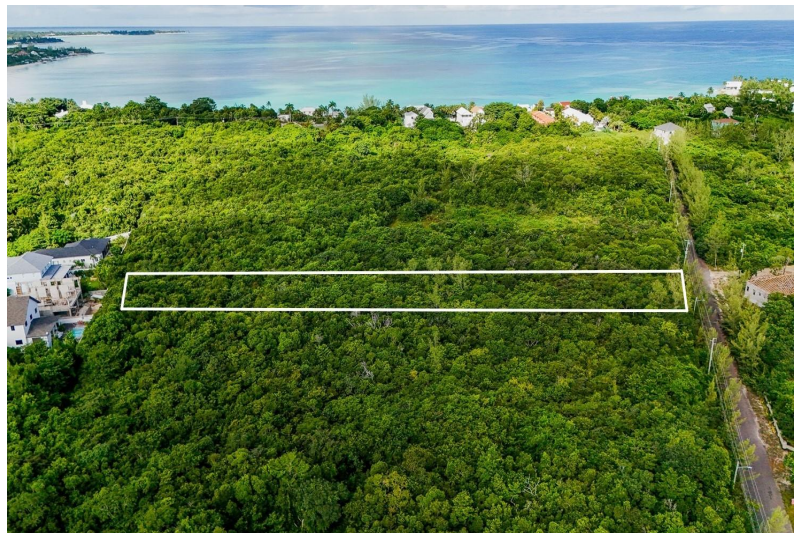

27, LOVE ESTATES, Love Beach, New Providence/Paradise

Love Estates is known for its tight-knit community and well-maintained properties, offering a safe...

Love Estates is known for its tight-knit community and well-maintained properties, offering a safe and inviting environment. Whether you're looking to build a primary residence or a vacation getaway, this property is an exceptional investment. This expansive 1-acre vacant lot offers endless possibilities for creating your ideal living space in a tranquil and friendly community. Don't miss out on this rare opportunity! Contact us today for more details or to schedule a viewing. Your dream home awaits in Love Estates!...read more on our website.

Bedrooms: 0

Bathrooms: 0

Lot Size: 43560

Subdivision: Love Beach

Features: Easy Access,

Family Oriented, Highway

Access, None, Quiet

Area, Road - Paved,

Treed Lot

LOT 27, LOVE ESTATES, Love

Beach, New Providence/Paradise

Island

Phone:

\$550.000 ID# M59374 [View Online](#)
www.sarlesrealty.com