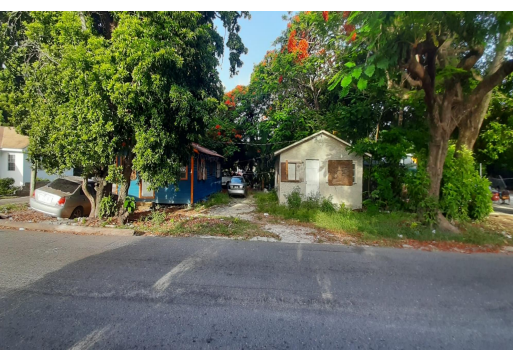

LL LOT & HOUSES, Fox Hill, New Providence/Paradis

This 9,542 square feet corner lot, located on Fox Hill Road North, is perfect for an investment...

This 9,542 square feet corner lot, located on Fox Hill Road North, is perfect for an investment opportunity. Two wooden structures sit in the yard. The property is ideally located within close proximity to the Fox Hill Police Station, churches, schools, buses, restaurants, a community center, parks, and government offices. The beach and the sea are just 2 minutes driving distance up the street....read more on our website.

Bedrooms: 0
Bathrooms: 0
Lot Size: 9542
Subdivision: Fox Hill
Features: Easy Access,
None, Recreation Nearby,
Road - Paved

FOXHILL LOT & HOUSES,
Fox Hill, New
Providence/Paradise Island
Phone:

\$120.000 ID# M59395 View Online
www.sarlesrealty.com