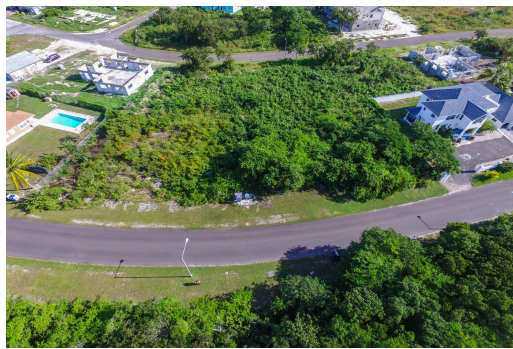

# TWYNAM HEIGHTS, Prince Charles Drive, New Providence/Paradise Island

## **Vacant lot for sale in a desirable residential neighborhood of Twynam Heights. The area is clean,...**

Vacant lot for sale in a desirable residential neighborhood of Twynam Heights. The area is clean, surrounded by well maintained houses and mature landscaping. Located on the main Portland Blvd just a short walk to church or the grocery store. There are walking trails, tennis courts and a soccer field nearby. Near to the beach and schools this property is perfect for someone wanting to build their dream home....read more on our website.

Bedrooms: 0  
Bathrooms: 0  
Lot Size: 11958  
Subdivision: Prince Charles Drive  
Features: None

TWYNAM HEIGHTS, Prince Charles Drive, New Providence/Paradise Island  
Phone:

**\$250.000 ID# M59367 View Online**  
**www.sarlesrealty.com**