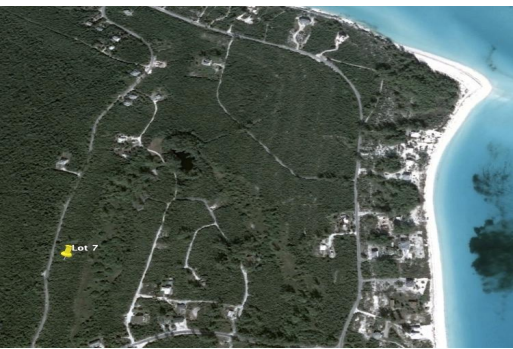

# HIGHPOINT DRIVE, Great Harbour Cay, Berry Islands

**Located along Highpoint Drive, this centrally located lot offers elevations which afford fantastic...**

Located along Highpoint Drive, this centrally located lot offers elevations which afford fantastic unobstructed sea views....read more on our website.

Bedrooms: 0  
Bathrooms: 0  
Lot Size: 16800  
Subdivision: Great Harbour Cay  
Features: None

HIGHPOINT DRIVE, Great Harbour Cay, Berry Islands  
Phone:

**\$45,000 ID# M59301** [View Online](#)  
[www.sarlesrealty.com](http://www.sarlesrealty.com)