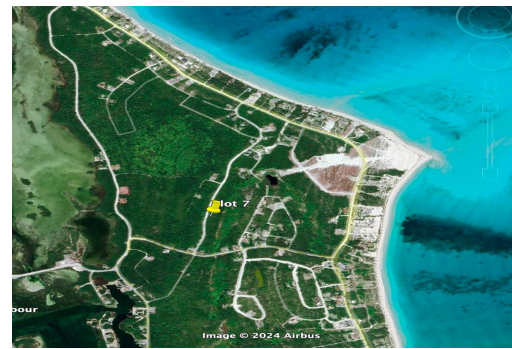

# HIGHPOINT DRIVE, Great Harbour Cay, Berry Islands

**Located along Highpoint Drive, this centrally located lot offers elevations which afford fantastic...**

Located along Highpoint Drive, this centrally located lot offers elevations which afford fantastic unobstructed sea views....read more on our website.

Bedrooms: 0  
Bathrooms: 0  
Lot Size: 16800  
Subdivision: Great Harbour Cay  
Features: None

HIGHPOINT DRIVE, Great Harbour Cay, Berry Islands  
Phone:

**\$45,000 ID# M59301** [View Online](#)  
[www.sarlesrealty.com](http://www.sarlesrealty.com)