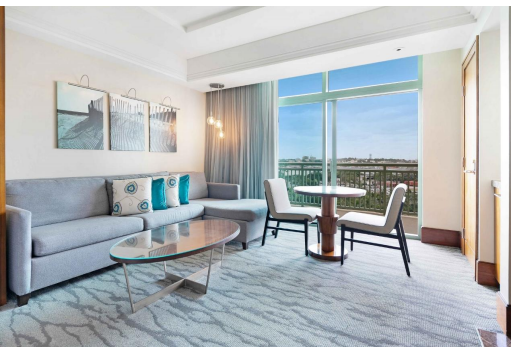

REEF ATLANTIS, Paradise Island, New Providence/Paradise

Situated on the eighth floor at The Reef at Atlantis, unit 8901 is a beautiful studio suite...

Situated on the eighth floor at The Reef at Atlantis, unit 8901 is a beautiful studio suite encompassing 523 sq. ft. with views overlooking the beach and Nassau Harbour. Owners have exclusive access to their own private gym, Starbucks Cafe conveniently located in the lobby, an owner's concierge team, Aquaventure, Mandara Spa, Cain Pool and Beach Club, an array of restaurants, Casino, Dolphin Cay and much more. The studio suites are the most sought out units at The Reef due to their high return on investment....read more on our website.

Bedrooms: 1
Bathrooms: 1
Lot Size: 523
Subdivision: Paradise Island
Features: 24 Hour Security, Beach Front, Can Be Rented, Central location, Family Oriented, Furnished, Gated Community, Golf Course Nearby, Landscaped, Main Level Entry, Marina Nearby, Quiet Area, Recreational, Road - Paved, Shopping Nearby, Stand-by Generator, Swimming Pool, View - Ocean