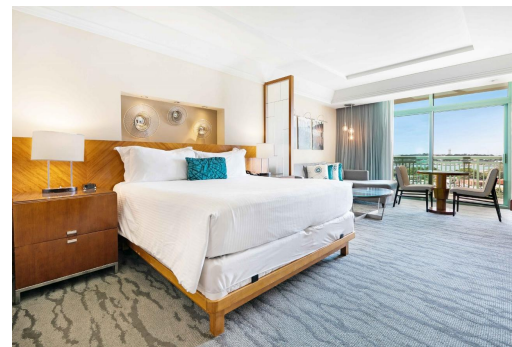

REEF ATLANTIS, Paradise Island, New Providence/Paradise

Situated on the eighth floor at The Reef at Atlantis, unit 8901 is a beautiful studio suite...

Situated on the eighth floor at The Reef at Atlantis, unit 8901 is a beautiful studio suite encompassing 523 sq. ft. with views overlooking the beach and Nassau Harbour. Owners have exclusive access to their own private gym, Starbucks Cafe conveniently located in the lobby, an owner's concierge team, Aquaventure, Mandara Spa, Cain Pool and Beach Club, an array of restaurants, Casino, Dolphin Cay and much more. The studio suites are the most sought out units at The Reef due to their high return on investment....read more on our website.

Bedrooms: 1
Bathrooms: 1
Lot Size: 523
Subdivision: Paradise Island
Features: 24 Hour Security, Beach Front, Can Be Rented, Central location, Family Oriented, Furnished, Gated Community, Golf Course Nearby, Landscaped, Main Level Entry, Marina Nearby, Quiet Area, Recreational, Road - Paved, Shopping Nearby, Stand-by Generator, Swimming Pool, View - Ocean