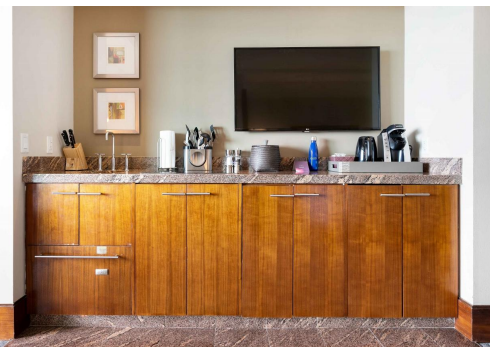

REEF ATLANTIS, Paradise Island, New Providence/Paradise

Situated on the eighth floor at The Reef at Atlantis, unit 8901 is a beautiful studio suite...

Situated on the eighth floor at The Reef at Atlantis, unit 8901 is a beautiful studio suite encompassing 523 sq. ft. with views overlooking the beach and Nassau Harbour. Owners have exclusive access to their own private gym, Starbucks Cafe conveniently located in the lobby, an owner's concierge team, Aquaventure, Mandara Spa, Cain Pool and Beach Club, an array of restaurants, Casino, Dolphin Cay and much more. The studio suites are the most sought out units at The Reef due to their high return on investment....read more on our website.