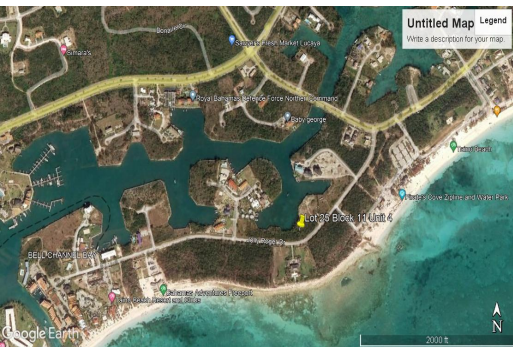

JOLLY ROGER DRIVE, Bell Channel, Grand Bahama/Freep

Multi family-Hi Rise zoned lot in a very popular area where demand is always present and surrounded...

Multi family-Hi Rise zoned lot in a very popular area where demand is always present and surrounded by homes and other properties in the 6 and 7 figures. Possibilities are endless with this lot. Excellent opportunity for your dream canal front home or building an income producing property like apartments/cottages for the rental market....read more on our website.

Bedrooms: 0

Bathrooms: 0

Lot Size: 28000

Subdivision: Bell Channel

Features: Canal Front,

Golf Course Nearby,

Marina Nearby, None,

Recreation Nearby, Road

- Paved

25 JOLLY ROGER DRIVE, Bell
Channel, Grand Bahama/Freep

Phone:

\$198,500 ID# M51357 [View Online](#)
www.sarlesrealty.com