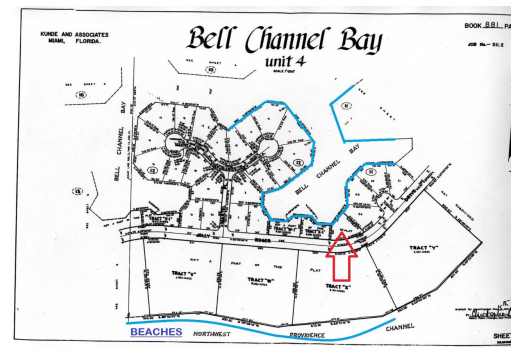

JOLLY ROGER DRIVE, Bell Channel, Grand Bahama/Freep

Multi family-Hi Rise zoned lot in a very popular area where demand is always present and surrounded...

Multi family-Hi Rise zoned lot in a very popular area where demand is always present and surrounded by homes and other properties in the 6 and 7 figures. Possibilities are endless with this lot. Excellent opportunity for your dream canal front home or building an income producing property like apartments/cottages for the rental market....read more on our website.

Bedrooms: 0

Bathrooms: 0

Lot Size: 28000

Subdivision: Bell Channel

Features: Canal Front,

Golf Course Nearby,

Marina Nearby, None,

Recreation Nearby, Road