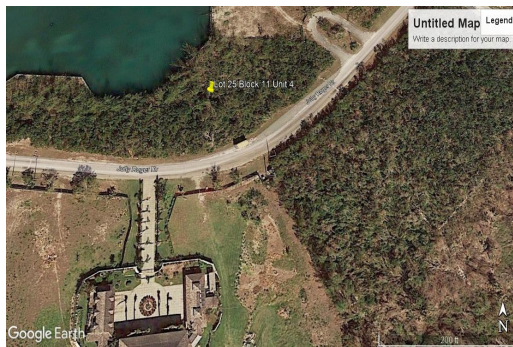

JOLLY ROGER DRIVE, Bell Channel, Grand Bahama/Freep

Multi family-Hi Rise zoned lot in a very popular area where demand is always present and surrounded...

Multi family-Hi Rise zoned lot in a very popular area where demand is always present and surrounded by homes and other properties in the 6 and 7 figures. Possibilities are endless with this lot. Excellent opportunity for your dream canal front home or building an income producing property like apartments/cottages for the rental market....read more on our website.

Bedrooms: 0

Bathrooms: 0

Lot Size: 28000

Subdivision: Bell Channel

Features: Canal Front,

Golf Course Nearby,

Marina Nearby, None,

Recreation Nearby, Road

- Paved

25 JOLLY ROGER DRIVE, Bell
Channel, Grand Bahama/Freep

Phone:

\$198,500 ID# M51357 [View Online](#)
www.sarlesrealty.com