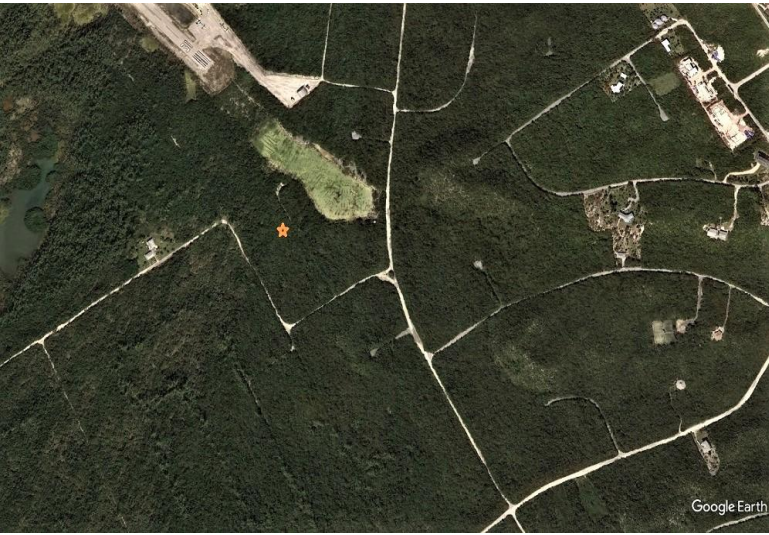

LOT# 20 STELLA MARIS, Stella Maris, Long Island

This property is located in Stella Maris and is close by Stella Maris Airport, Resort and Marina....

This property is located in Stella Maris and is close by Stella Maris Airport, Resort and Marina. One can build a vacation cottage or a house and enjoy the beautiful beaches, diving and fishing not far from the property....read more on our website.

Bedrooms: 0
Bathrooms: 0
Lot Size: 11700
Subdivision: Stella Maris
Features: None

LOT# 20 STELLA MARIS, Stella
Maris, Long Island
Phone:

\$14.500 ID# 51495 View Online
www.sarlesrealty.com