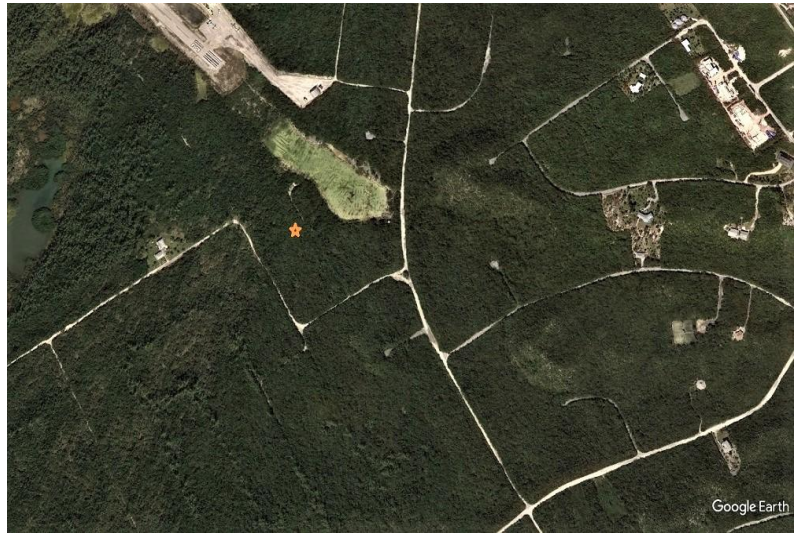

LOT# 20 STELLA MARIS, Stella Maris, Long Island

This property is located in Stella Maris and is close by Stella Maris Airport, Resort and Marina....

This property is located in Stella Maris and is close by Stella Maris Airport, Resort and Marina. One can build a vacation cottage or a house and enjoy the beautiful beaches, diving and fishing not far from the property....read more on our website.

Bedrooms: 0
Bathrooms: 0
Lot Size: 11700
Subdivision: Stella Maris
Features: None

LOT# 20 STELLA MARIS, Stella
Maris, Long Island
Phone:

\$14.500 ID# 51495 View Online
www.sarlesrealty.com