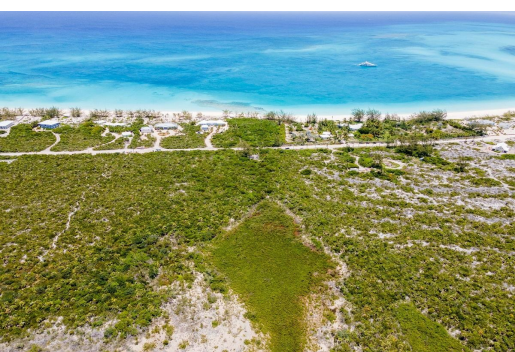

# LOT# I 9, CAPE SANTA MARIA, Cape Santa Maria, Long Island

## 2.62-acre parcel in Cape Santa Maria is a great opportunity for you to own your piece of paradise!...

2.62-acre parcel in Cape Santa Maria is a great opportunity for you to own your piece of paradise! This parcel comes with beach access to one of most beautiful beaches in the world. Bone-fishing flats and deep-sea fishing are close-by! This property has lots of potential.....read more on our website.

Bedrooms: 0

Bathrooms: 0

Lot Size: 114385

Subdivision: Cape Santa Maria

LOT# I 9, CAPE SANTA MARIA,  
Cape Santa Maria, Long Island

Phone:

Features: Acreage, Easy

Access, Level Lot,