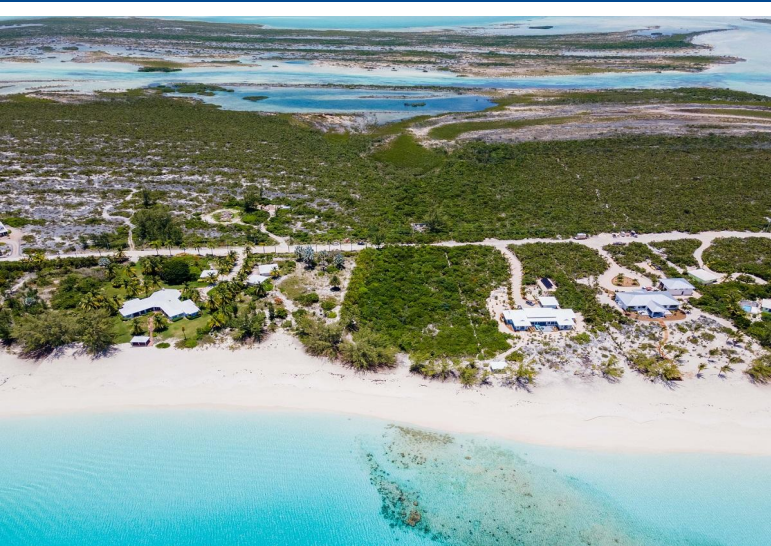

# LOT# I 9, CAPE SANTA MARIA, Cape Santa Maria, Long Island

## 2.62-acre parcel in Cape Santa Maria is a great opportunity for you to own your piece of paradise!...

2.62-acre parcel in Cape Santa Maria is a great opportunity for you to own your piece of paradise! This parcel comes with beach access to one of most beautiful beaches in the world. Bone-fishing flats and deep-sea fishing are close-by! This property has lots of potential.....read more on our website.

Bedrooms: 0

Bathrooms: 0

Lot Size: 114385

Subdivision: Cape Santa Maria

LOT# I 9, CAPE SANTA MARIA,  
Cape Santa Maria, Long Island

Phone:

Features: Acreage, Easy

Access, Level Lot,