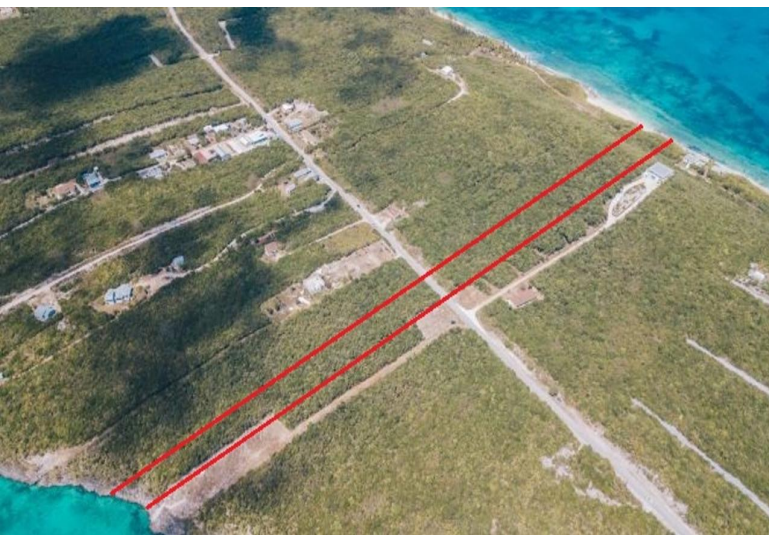

BALARA BAY ACREAGE, Governor's Harbour, Eleuthera

Hill top views with approximately 240 feet beach front on one side and 300 feet of protected Balara...

Hill top views with approximately 240 feet beach front on one side and 300 feet of protected Balara Bay on the other. A gorgeous development opportunity awaits on this 13.25 acre tract of land that stretches from sea to sea in Central Eleuthera. Conveniently close to Governor's Harbour Airport....read more on our website.

Bedrooms: 0
Bathrooms: 0
Lot Size: 577170
Subdivision: Governor's Harbour
Features: Beach Front, None, Pets Allowed, Quiet Area, Recreation Nearby, Road - Paved, Treed Lot, View - Ocean, Waterfront - Ocean