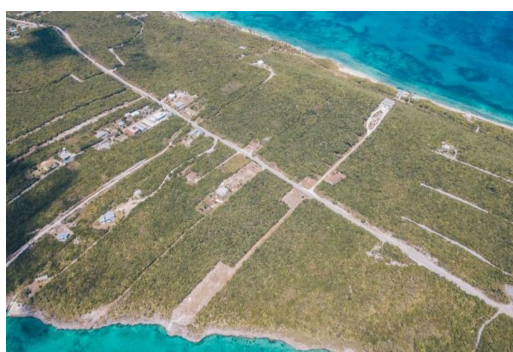

BALARA BAY ACREAGE, Governor's Harbour, Eleuthera

Hill top views with approximately 240 feet beach front on one side and 300 feet of protected Balara...

Hill top views with approximately 240 feet beach front on one side and 300 feet of protected Balara Bay on the other. A gorgeous development opportunity awaits on this 13.25 acre tract of land that stretches from sea to sea in Central Eleuthera. Conveniently close to Governor's Harbour Airport....read more on our website.

Bedrooms: 0
Bathrooms: 0
Lot Size: 577170
Subdivision: Governor's Harbour
Features: Beach Front, None, Pets Allowed, Quiet Area, Recreation Nearby, Road - Paved, Treed Lot, View - Ocean, Waterfront - Ocean