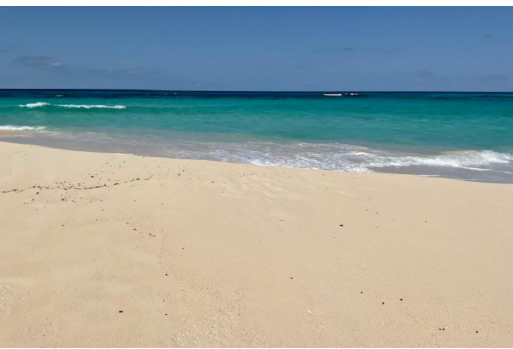

PARCEL A, MORRISVILLE, Morrisville, Long Island

Beachfront acreage with Pink Sand beach which is very rare, turquoise waters, a very long beach for...

Beachfront acreage with Pink Sand beach which is very rare, turquoise waters, a very long beach for miles, great for walking, shelling, snorkeling. Rolling hills with elevation of approximately 80ft offering amazing ocean views, landscaped with its natural palms, sea grapes and other amazing natural scrubs. Located approximately one mile off the main highway. It's a very quiet neighborhood, where you can enjoy nature at it's best, fresh ocean breezes, amazing sunrises....read more on our website.

Bedrooms: 0
Bathrooms: 0
Lot Size: 126324
Subdivision: Morrisville
Features: Acreage, Beach Front, Hillside, None, Quiet Area, Road - Gravel, Treed Lot, View - Ocean

PARCEL A, MORRISVILLE,
Morrisville, Long Island
Phone: