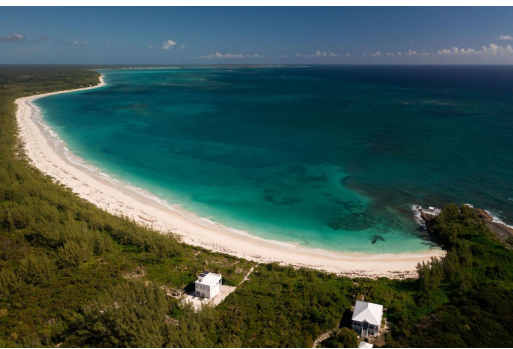

# SOUTH ABACO BEACHFRONT, Other Abaco, Abaco

**Located in remote southern Abaco, this 8.2-acre beachfront parcel has 100 feet of frontage on the...**

Located in remote southern Abaco, this 8.2-acre beachfront parcel has 100 feet of frontage on the pristine sandy white beach and features elevations of over 40 feet. Accessed by a private drive, through mature native forest, the property has underground utilities, and a gated driveway, and is only a 30-minute ride from the international airport and FBO....read more on our website.

Bedrooms: 0

Bathrooms: 0

Lot Size: 357192

Subdivision: Other Abaco

Features: Acreage,

Highway Access, None,

Private Setting, View -

Ocean, Waterfront -