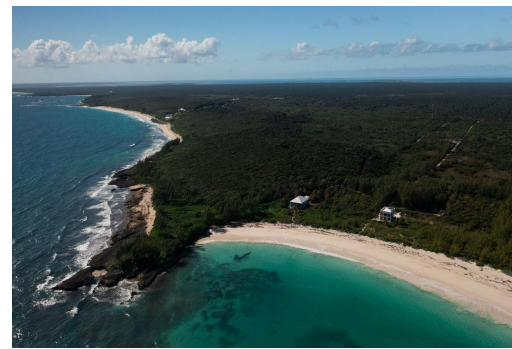

# SOUTH ABACO BEACHFRONT, Other Abaco, Abaco

**Located in remote southern Abaco, this 8.2-acre beachfront parcel has 100 feet of frontage on the...**

Located in remote southern Abaco, this 8.2-acre beachfront parcel has 100 feet of frontage on the pristine sandy white beach and features elevations of over 40 feet. Accessed by a private drive, through mature native forest, the property has underground utilities, and a gated driveway, and is only a 30-minute ride from the international airport and FBO....read more on our website.

Bedrooms: 0

Bathrooms: 0

Lot Size: 357192

Subdivision: Other Abaco

Features: Acreage,

Highway Access, None,

Private Setting, View -

Ocean, Waterfront -