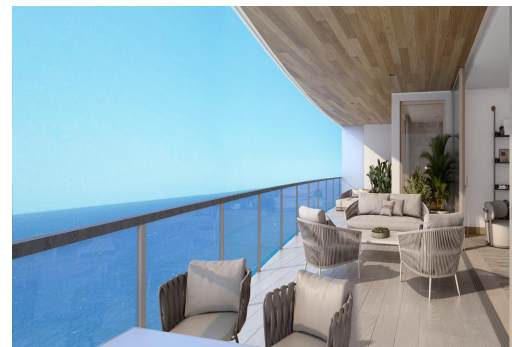

# AQUALINA # 302, Cable Beach, New Providence/Paradise Island

## Soaring eleven stories above a spectacular private beach, with just 27 large and exclusive 3 and 4...

Soaring eleven stories above a spectacular private beach, with just 27 large and exclusive 3 and 4 bedroom residences, each ocean view property features private elevator access, breathtaking views and is meticulously appointed with matchless finishes. Thoughtful details include floor to ceiling glass, covered parking, privacy, and safety....read more on our website.

Bedrooms: 3

Bathrooms: 3

Lot Size: 3172

Subdivision: Cable Beach

Features: 24 Hour

Security, Cable, Impact

Windows, View - Ocean

AQUALINA # 302, Cable Beach,