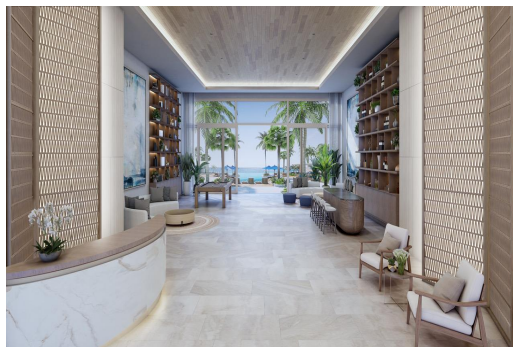

# AQUALINA # 302, Cable Beach, New Providence/Paradise Island

## Soaring eleven stories above a spectacular private beach, with just 27 large and exclusive 3 and 4...

Soaring eleven stories above a spectacular private beach, with just 27 large and exclusive 3 and 4 bedroom residences, each ocean view property features private elevator access, breathtaking views and is meticulously appointed with matchless finishes. Thoughtful details include floor to ceiling glass, covered parking, privacy, and safety....read more on our website.