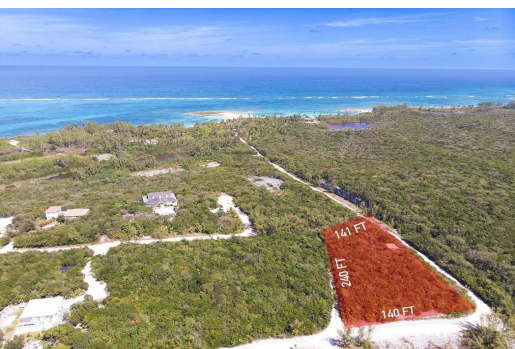

# CIGATOO ESTATES, GOVERNOR, Governor's Harbour

**This is an excellent corner lot, elevated and ready to build your dream home! The elevation allows...**

This is an excellent corner lot, elevated and ready to build your dream home! The elevation allows views of the ocean from both the Bahama Banks, otherwise known as "the Caribbean side" and the Atlantic side, 360 degrees of views! Infrastructure is available, ready for you to build your dream home. There is a paved road offering easy access. Located in the beautiful, elevated lots of Cigatoo Estates, in Governors Harbour, just a 5 minute walk to the famous Twin Cove Beach and a 5 minute drive into the main town of Governors Harbour....read more on our website.

Bedrooms: 0  
Bathrooms: 0  
Lot Size: 39849  
Subdivision: Governor's Harbour  
Features: None

Lot284-287 CIGATOO ESTATES,  
GOVERNOR, Governor's Harbour, Eleuthera  
Phone:

**\$245.000 ID# M56871 [View Online](#)**  
**[www.sarlesrealty.com](http://www.sarlesrealty.com)**