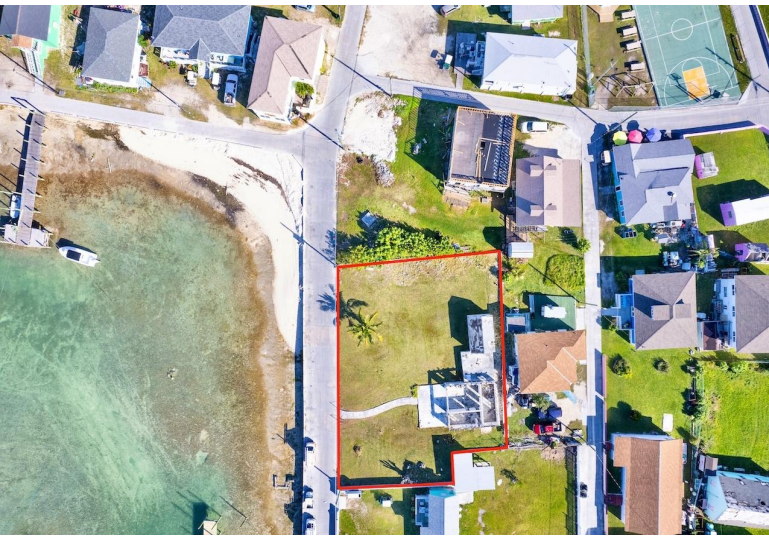

NEW PLYMOUTH, GTC, Green Turtle Cay, Abaco

Great waterfront investment opportunity in historic downtown New Plymouth, Green Turtle Cay. This...

Great waterfront investment opportunity in historic downtown New Plymouth, Green Turtle Cay. This is a rare opportunity to purchase in the heart of downtown New Plymouth. Homes in this area are highly desirable as vacation rentals. This property sits along the beautiful harbour with a lovely view of the sunset over the water....read more on our website.

Bedrooms: 0

Bathrooms: 0

Lot Size: 12100

Subdivision: Green Turtle Cay

Features: Harbour,

Marina Nearby,

Recreation Nearby, Rural

Setting, Shopping Nearby,

Waterfront - Ocean,

Wkshop - Detached

NEW PLYMOUTH, GTC, Green

Turtle Cay, Abaco

Phone:

\$375.000 ID# M57040 [View Online](#)
www.sarlesrealty.com