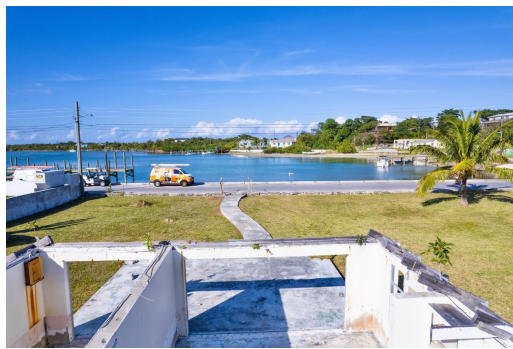

NEW PLYMOUTH, GTC, Green Turtle Cay, Abaco

Great waterfront investment opportunity in historic downtown New Plymouth, Green Turtle Cay. This...

Great waterfront investment opportunity in historic downtown New Plymouth, Green Turtle Cay. This is a rare opportunity to purchase in the heart of downtown New Plymouth. Homes in this area are highly desirable as vacation rentals. This property sits along the beautiful harbour with a lovely view of the sunset over the water....read more on our website.

Bedrooms: 0

Bathrooms: 0

Lot Size: 12100

Subdivision: Green Turtle Cay

Features: Harbour,

Marina Nearby,

Recreation Nearby, Rural

Setting, Shopping Nearby,

Waterfront - Ocean,

Wkshop - Detached

NEW PLYMOUTH, GTC, Green

Turtle Cay, Abaco

Phone:

\$375.000 ID# M57040 [View Online](#)
www.sarlesrealty.com