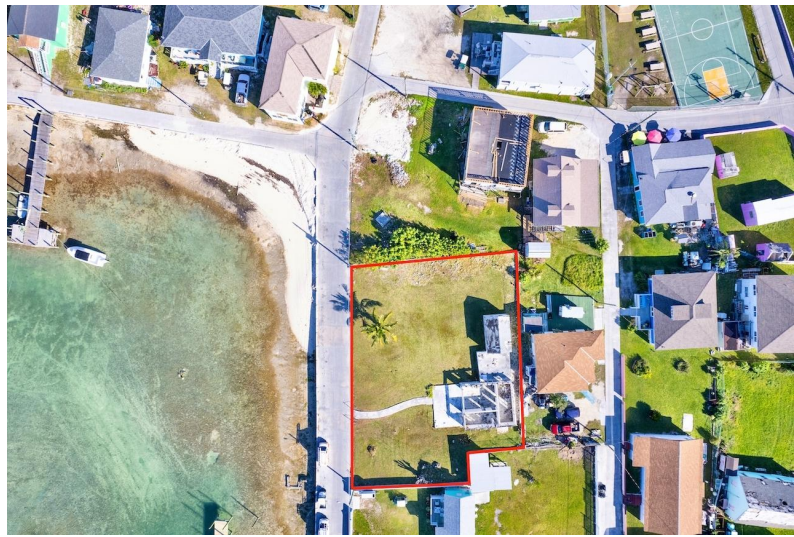

NEW PLYMOUTH, GTC, Green Turtle Cay, Abaco

Great waterfront investment opportunity in historic downtown New Plymouth, Green Turtle Cay. This...

Great waterfront investment opportunity in historic downtown New Plymouth, Green Turtle Cay. This is a rare opportunity to purchase in the heart of downtown New Plymouth. Homes in this area are highly desirable as vacation rentals. This property sits along the beautiful harbour with a lovely view of the sunset over the water....read more on our website.

Bedrooms: 0

Bathrooms: 0

Lot Size: 12100

Subdivision: Green Turtle Cay

Features: Harbour,

Marina Nearby,

Recreation Nearby, Rural

Setting, Shopping Nearby,

Waterfront - Ocean,

Wkshop - Detached

NEW PLYMOUTH, GTC, Green

Turtle Cay, Abaco

Phone:

\$375.000 ID# M57040 [View Online](#)
www.sarlesrealty.com