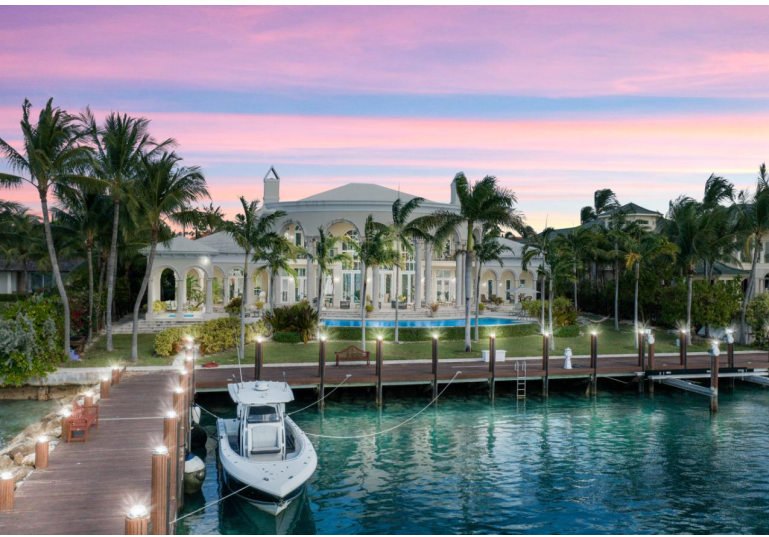

AN CLUB ESTATES, Paradise Island, New Providence/Paradise

One of a kind Venetian style palace offering stunning views of Nassau Harbour! Designed by world...

One of a kind Venetian style palace offering stunning views of Nassau Harbour! Designed by world renown interior designer Steven Zelman, with an island/Euro contemporary flare, this home is a must see to appreciate. As you approach the property you are met with a hand-laid brick driveway that takes you to a majestic porte cochere with 40ft pillars giving the home a grandiose feel. As you walk through the 15 ft double mahogany door your breath is taken away by the 35 ft. cathedral ceilings and 30 ft. Palladian style windows that offer unprecedented water views of your very own private marina and Nassau Harbour. No expense was spared in redesigning the home, from a 1 of 1 Mother of Pearl mantel, custom made New Zealand wool and India silk rugs, and custom 7 ft. chandeliers painted by Ferrari ...read more on our website.

Bedrooms: 6
Bathrooms: 7
Lot Size: 40946
Subdivision: Paradise Island
Features: 24 Hour Security, Additional Accom., Can Be Rented, Dock, Furnished, Gated Community, Golf Course Nearby, Landscaped, Private Setting, Quiet Area, Recreation Nearby, Security System, Shopping Nearby, Stand-by Generator, Swimming Pool, View - Ocean, Waterfront - Ocean