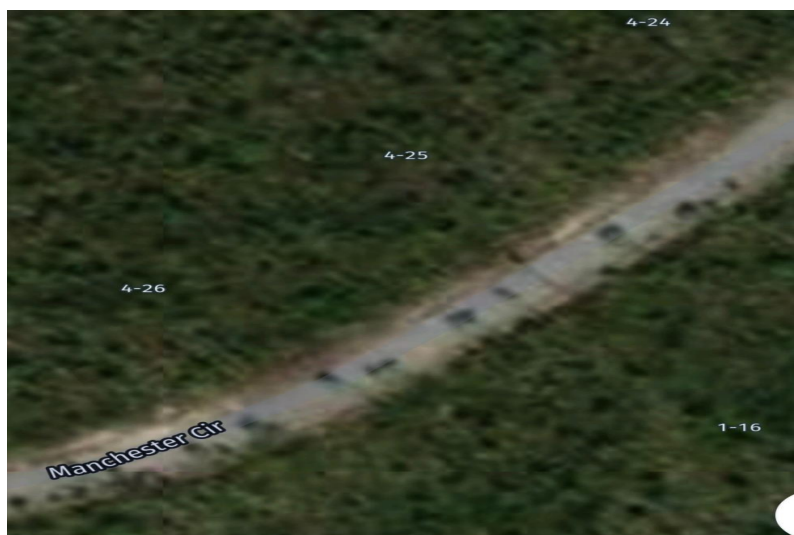

MANCHESTER CIRCLE, Windermere, Grand Bahama/Freeport

This lot is approximately half an acre in size and is located over the Casuarina bridge heading...

This lot is approximately half an acre in size and is located over the Casuarina bridge heading east. It's an ideal location for your dream home with guest house on property (or mother-in-law suite). The area is sparsely populated resulting in an extremely quiet community. But now is the time to make your move. Take advantage of this island's large lots at affordable prices. Contact agent for more info....read more on our website.

Bedrooms: 0
Bathrooms: 0
Lot Size: 18731
Subdivision: Windermere
Features: None

25 MANCHESTER CIRCLE,
Windermere, Grand
Bahama/Freeport
Phone:

\$19,999 ID# M54041 [View Online](#)
www.sarlesrealty.com