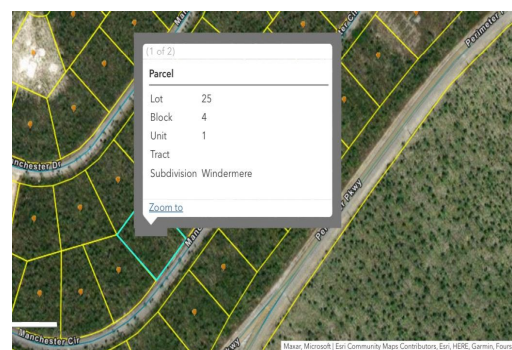

MANCHESTER CIRCLE, Windermere, Grand Bahama/Freeport

This lot is approximately half an acre in size and is located over the Casuarina bridge heading...

This lot is approximately half an acre in size and is located over the Casuarina bridge heading east. It's an ideal location for your dream home with guest house on property (or mother-in-law suite). The area is sparsely populated resulting in an extremely quiet community. But now is the time to make your move. Take advantage of this island's large lots at affordable prices. Contact agent for more info....read more on our website.

Bedrooms: 0
Bathrooms: 0
Lot Size: 18731
Subdivision: Windermere
Features: None

25 MANCHESTER CIRCLE,
Windermere, Grand
Bahama/Freeport
Phone:

\$19,999 ID# M54041 [View Online](#)
www.sarlesrealty.com