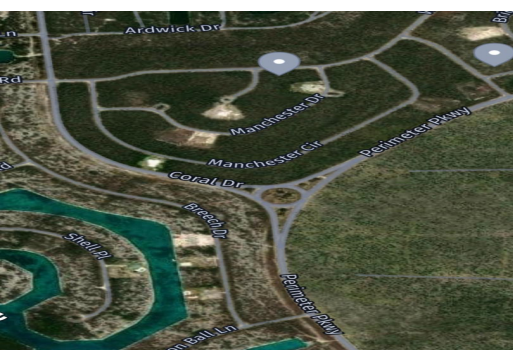

MANCHESTER CIRCLE, Windermere, Grand Bahama/Freeport

This lot is approximately half an acre in size and is located over the Casuarina bridge heading...

This lot is approximately half an acre in size and is located over the Casuarina bridge heading east. It's an ideal location for your dream home with guest house on property (or mother-in-law suite). The area is sparsely populated resulting in an extremely quiet community. But now is the time to make your move. Take advantage of this island's large lots at affordable prices. Contact agent for more info....read more on our website.

Bedrooms: 0
Bathrooms: 0
Lot Size: 18731
Subdivision: Windermere
Features: None

25 MANCHESTER CIRCLE,
Windermere, Grand
Bahama/Freeport
Phone:

\$19,999 ID# M54041 [View Online](#)
www.sarlesrealty.com