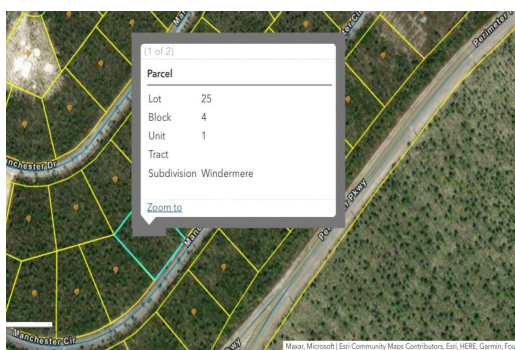

MANCHESTER CIRCLE, Windermere, Grand Bahama/Freeport

This lot is approximately half an acre in size and is located over the Casuarina bridge heading...

This lot is approximately half an acre in size and is located over the Casuarina bridge heading east. It's an ideal location for your dream home with guest house on property (or mother-in-law suite). The area is sparsely populated resulting in an extremely quiet community. But now is the time to make your move. Take advantage of this island's large lots at affordable prices. Contact agent for more info....read more on our website.

Bedrooms: 0
Bathrooms: 0
Lot Size: 18731
Subdivision: Windermere
Features: None

25 MANCHESTER CIRCLE,
Windermere, Grand
Bahama/Freeport
Phone:

\$19,999 ID# M54041 [View Online](#)
www.sarlesrealty.com