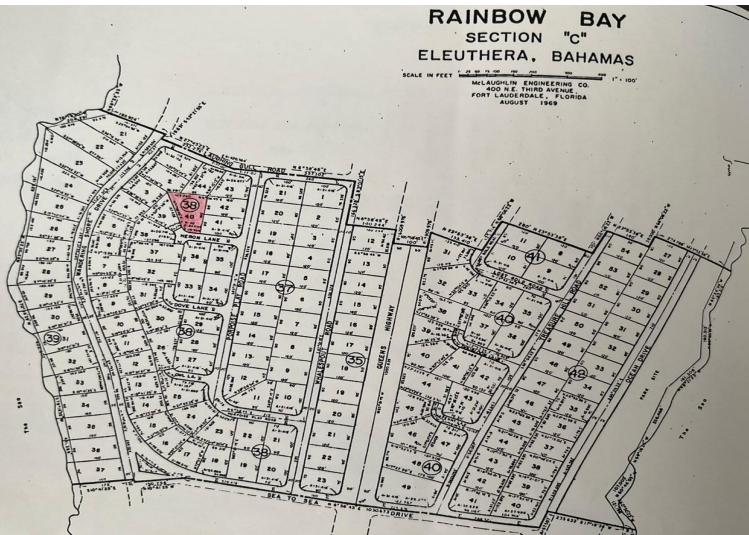

# 38 SECTION C, RAINBOW BAY, Rainbow Bay, Eleuthera

## Discover your slice of paradise with Lot 40, Block 38, Section C in Rainbow Bay, Eleuthera,...

Discover your slice of paradise with Lot 40, Block 38, Section C in Rainbow Bay, Eleuthera, Bahamas—a sprawling 19,200 square foot lot offering unparalleled views of the pristine Caribbean waters. This expansive property provides an ideal canvas for your dream home, surrounded by lush tropical beauty and gentle elevations. Enjoy the serene ambiance of this exclusive community, complete with easy access to stunning beaches, a boat ramp, tennis courts, and a charming restaurant. Convenience is key with nearby grocery stores and essential services, plus the Governors Harbour Airport is just 15 minutes away. Embrace the opportunity to build your perfect retreat in this exceptional location. Contact us today for more information!...read more on our website.

Bedrooms: 0  
 Bathrooms: 0  
 Lot Size: 19200  
 Subdivision: Rainbow Bay  
 Features: None

38 SECTION C, RAINBOW BAY,  
 Rainbow Bay, Eleuthera

Phone:

**\$70,000 ID# M59219** [View Online](#)  
[www.sarlesrealty.com](http://www.sarlesrealty.com)