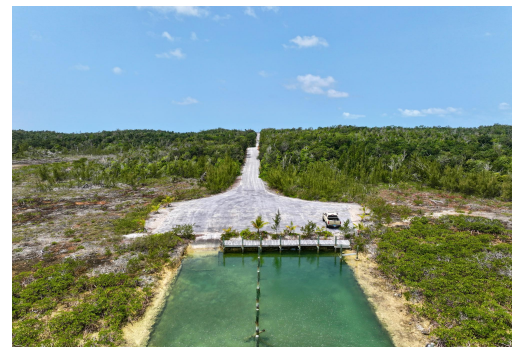

LOT 12 TURTLE COVE, Turtle Rocks, Abaco

This stunning lot is just a blink away from all of your island adventures! Located just south of...

This stunning lot is just a blink away from all of your island adventures! Located just south of Treasure Cay and 20 minutes north of Marsh Harbour. Flats fishing, boat ramp access, extremely close proximity by boat or car to Treasure Cay's beautiful beaches and restaurants are all highlights of these lots! Large uncut vegetation provides trees that are native to the island, incorporating unique beauty to each and every lot. Staggered elevations provide a choice of any preference throughout these lots along with each lot being sized at 0.29 acres excluding the two lots furthest out which are sized at 0.42 acres....read more on our website.

Bedrooms: 0
Bathrooms: 0
Lot Size: 12991
Subdivision: Turtle Rocks
Features: None, View -
Ocean, Waterfront -
Ocean

LOT 12 TURTLE COVE, Turtle
Rocks, Abaco
Phone:

\$26,500 ID# M58862 [View Online](#)
www.sarlesrealty.com