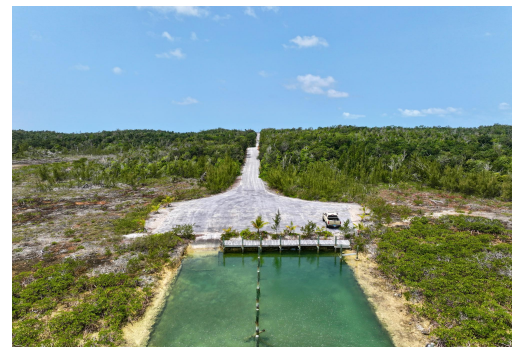

# LOT 12 TURTLE COVE, Turtle Rocks, Abaco

**This stunning lot is just a blink away from all of your island adventures! Located just south of...**

This stunning lot is just a blink away from all of your island adventures! Located just south of Treasure Cay and 20 minutes north of Marsh Harbour. Flats fishing, boat ramp access, extremely close proximity by boat or car to Treasure Cay's beautiful beaches and restaurants are all highlights of these lots! Large uncut vegetation provides trees that are native to the island, incorporating unique beauty to each and every lot. Staggered elevations provide a choice of any preference throughout these lots along with each lot being sized at 0.29 acres excluding the two lots furthest out which are sized at 0.42 acres....read more on our website.

Bedrooms: 0

Bathrooms: 0

Lot Size: 12991

Subdivision: Turtle Rocks

Features: None, View -

Ocean, Waterfront -

Ocean

LOT 12 TURTLE COVE, Turtle