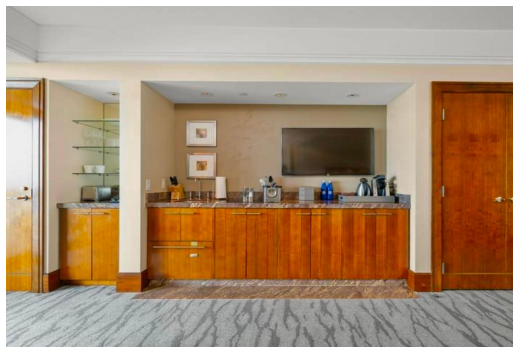

REEF AT ATLANTIS, Paradise Island, New Providence/Paradise

The Reef at Atlantis is a luxury high-rise condominium/hotel located on the beautiful Paradise...

The Reef at Atlantis is a luxury high-rise condominium/hotel located on the beautiful Paradise Beach, Paradise Island, and makes up part of the incredible Atlantis Resort and Casino! Take advantage of this incredible ownership opportunity with this breathtaking luxurious Junior Suite, 14-924 which has amazing ocean and resort views. This Junior Suite sleeps four with a king-size bed, pull-out couch, full bathroom, and kitchen including a refrigerator and cooktop. The Reef's elegant suites are offered fully furnished from linens to tableware and feature a wide array of custom interior amenities. Owners of The Residence at Atlantis have exclusive access to their own private gym, a Starbucks Cafe, conveniently located in the lobby, and an owners concierge team available to assist with everyth...read more on our website.