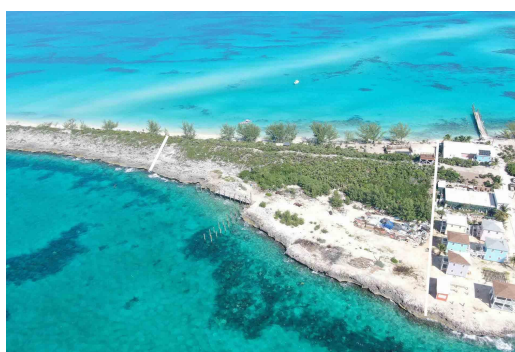

# 3.6 ACRES ROSE ISLAND, Rose Island, New Providence/Paradise

**Located just to the east of the narrows on Rose Island, this wonderfully private, sea to sea,...**

Located just to the east of the narrows on Rose Island, this wonderfully private, sea to sea, beachfront property has incredible views over the Rose Island sand bank to the north with scattered picturesque reefs and the yellow banks to the south. Elevations of over 25 ft. command 360 degree views and provide an excellent location for a private compound or commercial touristic opportunity....read more on our website.

Bedrooms: 0

Bathrooms: 0

Lot Size: 156816

3.6 ACRES ROSE ISLAND, Rose

Subdivision: Rose Island, New Providence/Paradise

Features: Acreage, Beach

Front, Family Oriented,

None, View - Ocean,