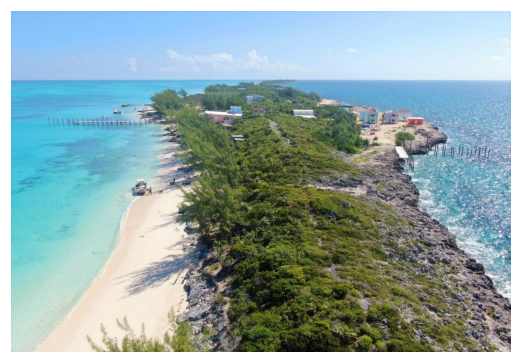

# 3.6 ACRES ROSE ISLAND, Rose Island, New Providence/Paradise

**Located just to the east of the narrows on Rose Island, this wonderfully private, sea to sea,...**

Located just to the east of the narrows on Rose Island, this wonderfully private, sea to sea, beachfront property has incredible views over the Rose Island sand bank to the north with scattered picturesque reefs and the yellow banks to the south. Elevations of over 25 ft. command 360 degree views and provide an excellent location for a private compound or commercial touristic opportunity....read more on our website.

Bedrooms: 0

Bathrooms: 0

Lot Size: 156816

3.6 ACRES ROSE ISLAND, Rose

Subdivision: Rose Island, New Providence/Paradise

Features: Acreage, Beach

Front, Family Oriented,

None, View - Ocean,