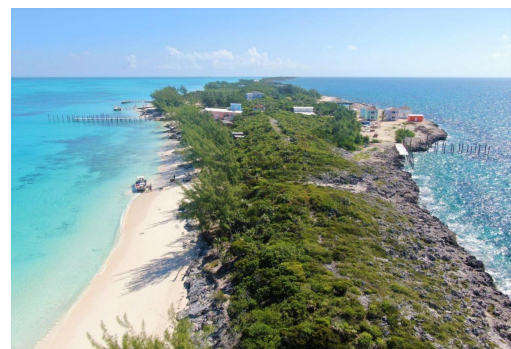

ADVENTURES TRACT, Rose Island, New Providence/Paradise Island

Located just to the east of the narrows on Rose Island, this wonderfully private, sea to sea,...

Located just to the east of the narrows on Rose Island, this wonderfully private, sea to sea, beachfront property has incredible views over the Rose Island sand bank to the north with scattered picturesque reefs and the yellow banks to the south. Elevations of over 25 ft. command 360 degree views and provide an excellent location for a private compound or commercial touristic opportunity....read more on our website.

Bedrooms: 0

Bathrooms: 0

Lot Size: 45738

Subdivision: Rose Island

Features: Acreage, Beach

Front, Family Oriented,

None, View - Ocean,

Waterfront - Ocean