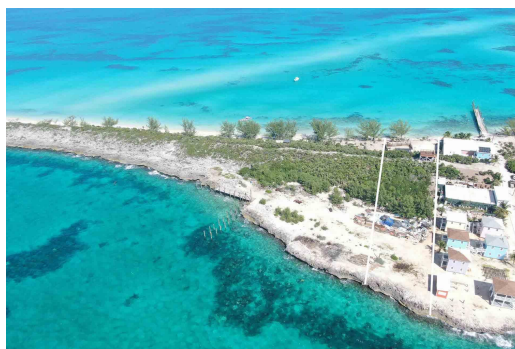

ADVENTURES TRACT, Rose Island, New Providence/Paradise Island

Located just to the east of the narrows on Rose Island, this wonderfully private, sea to sea,...

Located just to the east of the narrows on Rose Island, this wonderfully private, sea to sea, beachfront property has incredible views over the Rose Island sand bank to the north with scattered picturesque reefs and the yellow banks to the south. Elevations of over 25 ft. command 360 degree views and provide an excellent location for a private compound or commercial touristic opportunity....read more on our website.

Bedrooms: 0

Bathrooms: 0

Lot Size: 45738

Subdivision: Rose Island

Features: Acreage, Beach

Front, Family Oriented,

None, View - Ocean,

Waterfront - Ocean