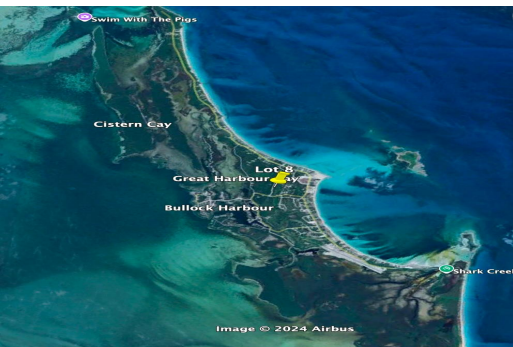

HIGHPOINT DRIVE, Great Harbour Cay, Berry Islands

Located along Highpoint Drive, this centrally located lot offers elevations which afford fantastic...

Located along Highpoint Drive, this centrally located lot offers elevations which afford fantastic unobstructed sea views. Adjacent lot available as well....read more on our website.

Bedrooms: 0
Bathrooms: 0
Lot Size: 16800
Subdivision: Great Harbour Cay
Features: Golf Course Nearby, Marina Nearby, None, View - Ocean

HIGHPOINT DRIVE, Great Harbour Cay, Berry Islands
Phone:

\$45,000 ID# M59304 [View Online](#)
www.sarlesrealty.com