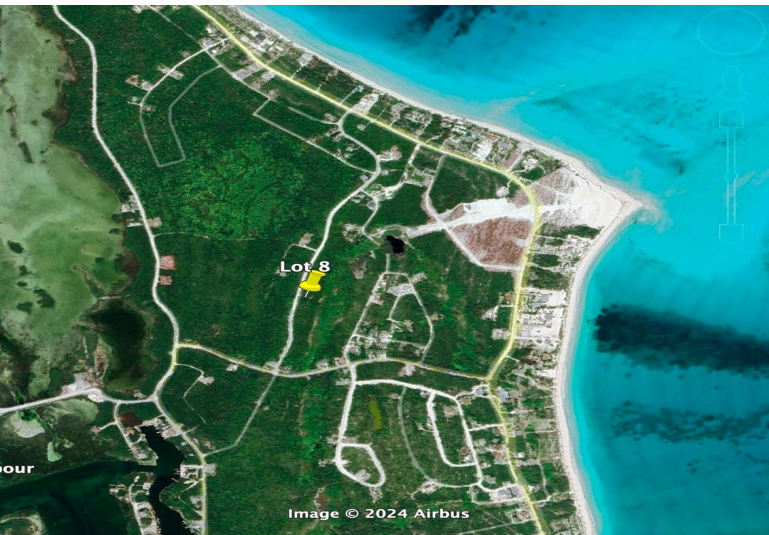

HIGHPOINT DRIVE, Great Harbour Cay, Berry Islands

Located along Highpoint Drive, this centrally located lot offers elevations which afford fantastic...

Located along Highpoint Drive, this centrally located lot offers elevations which afford fantastic unobstructed sea views. Adjacent lot available as well....read more on our website.

Bedrooms: 0
Bathrooms: 0
Lot Size: 16800
Subdivision: Great Harbour Cay
Features: Golf Course Nearby, Marina Nearby, None, View - Ocean

HIGHPOINT DRIVE, Great Harbour Cay, Berry Islands
Phone:

\$45,000 ID# M59304 [View Online](#)
www.sarlesrealty.com