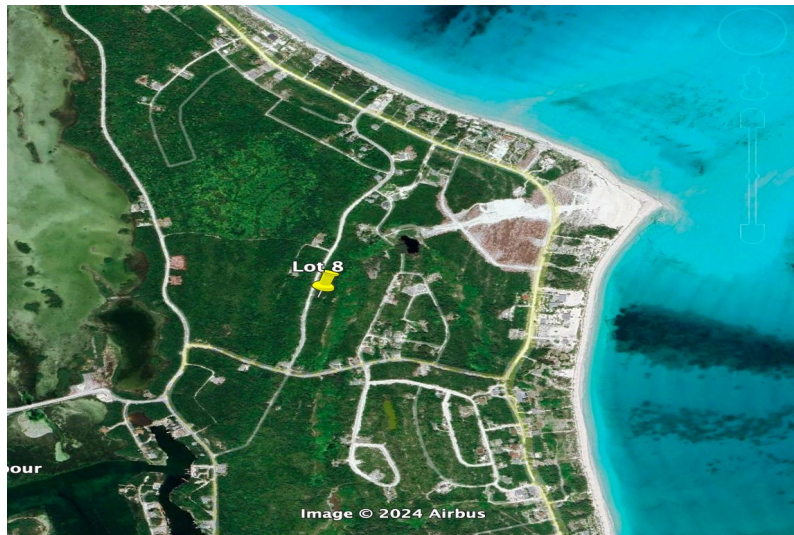

HIGHPOINT DRIVE, Great Harbour Cay, Berry Islands

Located along Highpoint Drive, this centrally located lot offers elevations which afford fantastic...

Located along Highpoint Drive, this centrally located lot offers elevations which afford fantastic unobstructed sea views. Adjacent lot available as well....read more on our website.

Bedrooms: 0
Bathrooms: 0
Lot Size: 16800
Subdivision: Great Harbour Cay
Features: Golf Course Nearby, Marina Nearby, None, View - Ocean

HIGHPOINT DRIVE, Great Harbour Cay, Berry Islands
Phone:

\$45,000 ID# M59304 [View Online](#)
www.sarlesrealty.com