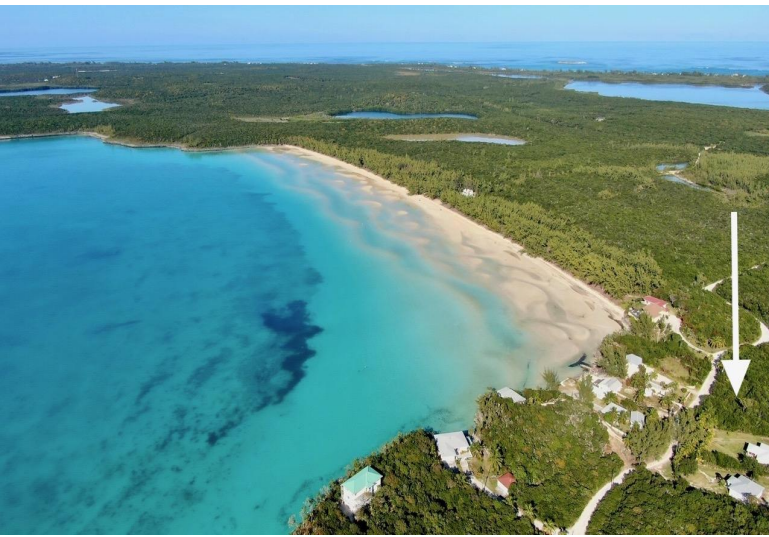

LOT 10, TEN BAY BEACH, Savannah Sound, Eleuthera

Welcome to your own tropical island paradise on the breathtaking island of Eleuthera. Experience...

Welcome to your own tropical island paradise on the breathtaking island of Eleuthera. Experience the essence of island living as you immerse yourself in the beauty of Stunning Ten Bay Beach, just steps away from your island home site. This unique location offers the perfect blend of privacy and convenience, allowing you to indulge in the serenity of nature while being within easy reach of modern amenities. This enchanting property presents an ideal canvas for your dream home or vacation retreat. Perched on an elevated site, you'll be treated to breathtaking panoramic views of the surrounding natural beauty and the crystal-clear waters of the Caribbean Sea. The charm of Eleuthera extends beyond the shoreline, as the island offers a warm and welcoming community and vibrant local culture. Whe...read more on our website.

Bedrooms: 0
Bathrooms: 0
Lot Size: 16650
Subdivision: Savannah Sound
Features: Family Oriented, None, Quiet Area, Treed Lot, View - Ocean

LOT 10, TEN BAY BEACH,
Savannah Sound, Eleuthera
Phone:

\$75,000 ID# M59332 [View Online](#)
www.sarlesrealty.com