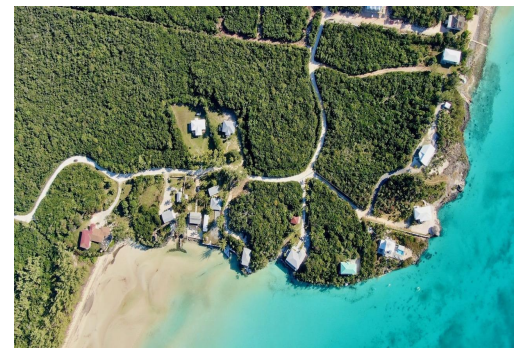

LOT 10, TEN BAY BEACH, Savannah Sound, Eleuthera

Welcome to your own tropical island paradise on the breathtaking island of Eleuthera. Experience...

Welcome to your own tropical island paradise on the breathtaking island of Eleuthera. Experience the essence of island living as you immerse yourself in the beauty of Stunning Ten Bay Beach, just steps away from your island home site. This unique location offers the perfect blend of privacy and convenience, allowing you to indulge in the serenity of nature while being within easy reach of modern amenities. This enchanting property presents an ideal canvas for your dream home or vacation retreat. Perched on an elevated site, you'll be treated to breathtaking panoramic views of the surrounding natural beauty and the crystal-clear waters of the Caribbean Sea. The charm of Eleuthera extends beyond the shoreline, as the island offers a warm and welcoming community and vibrant local culture. Whe...read more on our website.

Bedrooms: 0
Bathrooms: 0
Lot Size: 16650
Subdivision: Savannah Sound
Features: Family Oriented, None, Quiet Area, Treed Lot, View - Ocean

LOT 10, TEN BAY BEACH,
Savannah Sound, Eleuthera
Phone:

\$75,000 ID# M59332 [View Online](#)
www.sarlesrealty.com