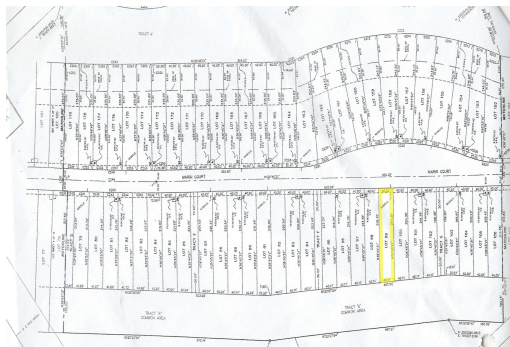

Ginn Sur Mer West End Grand Bahama

Prime 8,280 Sq Ft Lot in Ginn Sur Mer, West End, Grand Bahama. Discover an exceptional opportunity...

Prime 8,280 Sq Ft Lot in Ginn Sur Mer, West End, Grand Bahama. Discover an exceptional opportunity to own a spacious 8,280 sq ft lot in the exclusive Ginn Sur Mer community, located in the scenic West End of Grand Bahama....read more on our website.

Bedrooms: 0
Bathrooms: 0
Lot Size: 0.19
Living Area: 8,280
Subdivision: West End,
West End / West Grand
Bahama

Shelly Gardiner

Phone:
gardinershelly@gmail.com

\$0 ID# 135990 [View Online](#)
www.sarlesrealty.com