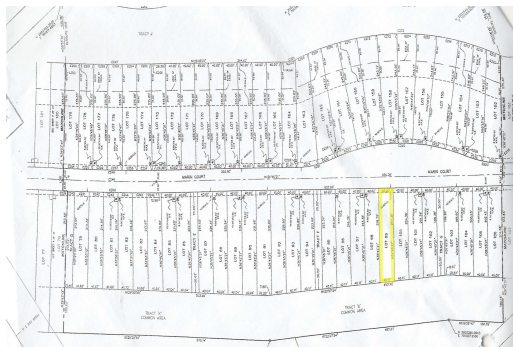

Ginn Sur Mer West End Grand Bahama

Prime 8,280 Sq Ft Lot in Ginn Sur Mer, West End, Grand Bahama. Discover an exceptional opportunity...

Prime 8,280 Sq Ft Lot in Ginn Sur Mer, West End, Grand Bahama. Discover an exceptional opportunity to own a spacious 8,280 sq ft lot in the exclusive Ginn Sur Mer community, located in the scenic West End of Grand Bahama....read more on our website.

Bedrooms: 0
 Bathrooms: 0
 Lot Size: 0.19
 Living Area: 8,280
 Subdivision: West End,
 West End / West Grand
 Bahama

Shelly Gardiner

Phone:
 gardinershelly@gmail.com

\$0 ID# 135990 [View Online](#)
www.sarlesrealty.com