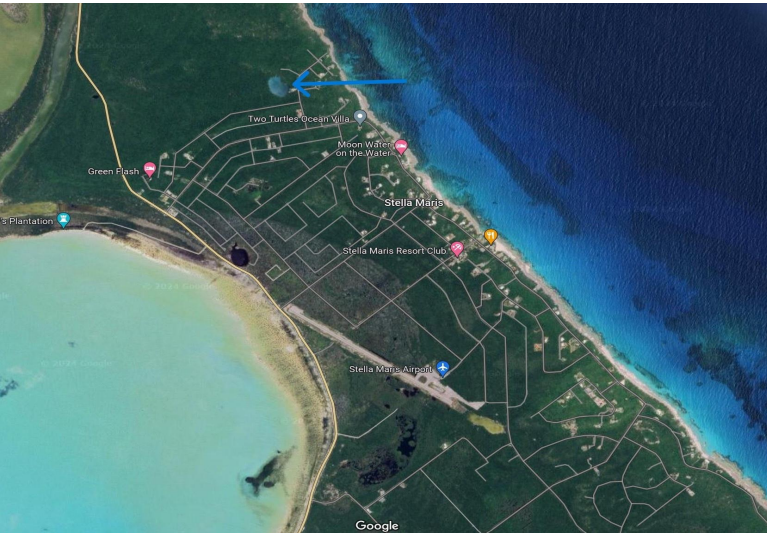

LOT 372 STELLA MARIS, Stella Maris, Long Island

This lot in Stella Maris Subdivision offers spectacular views and high elevation taking advantage...

This lot in Stella Maris Subdivision offers spectacular views and high elevation taking advantage of the cool, tranquil sea breeze. With the Stella Maris Resort and International airport just minutes away, this property provides easy access to activities and an enviable opportunity to build your home in paradise on Long Island in The Bahamas....read more on our website.

Bedrooms: 0

Bathrooms: 0

Lot Size: 24295

Subdivision: Stella Maris

Features: None, View -

Ocean

LOT 372 STELLA MARIS, Stella

Maris, Long Island