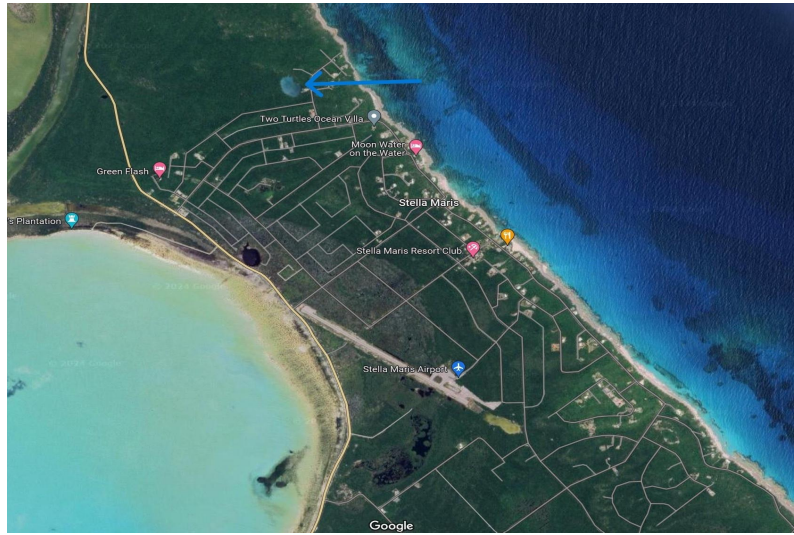

LOT 372 STELLA MARIS, Stella Maris, Long Island

This lot in Stella Maris Subdivision offers spectacular views and high elevation taking advantage...

This lot in Stella Maris Subdivision offers spectacular views and high elevation taking advantage of the cool, tranquil sea breeze. With the Stella Maris Resort and International airport just minutes away, this property provides easy access to activities and an enviable opportunity to build your home in paradise on Long Island in The Bahamas....read more on our website.

Bedrooms: 0

Bathrooms: 0

Lot Size: 24295

Subdivision: Stella Maris

Features: None, View -

Ocean

LOT 372 STELLA MARIS, Stella

Maris, Long Island