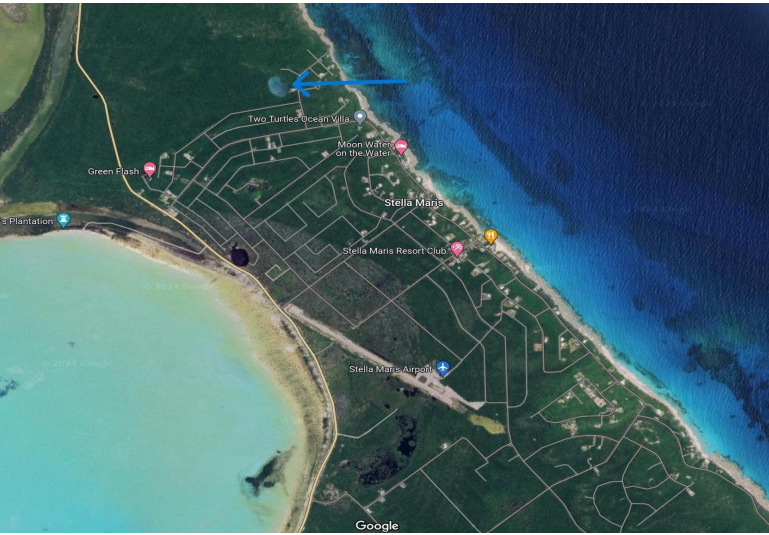

LOT 372 STELLA MARIS, Stella Maris, Long Island

This lot in Stella Maris Subdivision offers spectacular views and high elevation taking advantage...

This lot in Stella Maris Subdivision offers spectacular views and high elevation taking advantage of the cool, tranquil sea breeze. With the Stella Maris Resort and International airport just minutes away, this property provides easy access to activities and an enviable opportunity to build your home in paradise on Long Island in The Bahamas....read more on our website.

Bedrooms: 0

Bathrooms: 0

Lot Size: 24295

Subdivision: Stella Maris

Features: None, View -

Ocean

LOT 372 STELLA MARIS, Stella

Maris, Long Island