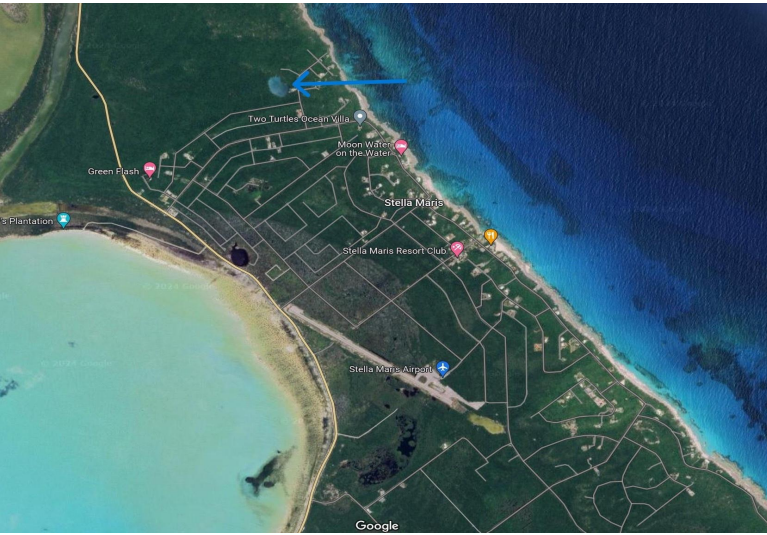

LOT 484 STELLA MARIS, Stella Maris, Long Island

This lot in Stella Maris Subdivision offers commanding views and high elevation taking advantage of...

This lot in Stella Maris Subdivision offers commanding views and high elevation taking advantage of the cool, tranquil sea breeze. With the Stella Maris Resort and International airport just minutes away, this property provides easy access to activities and an enviable opportunity to build your home in paradise on Long Island in The Bahamas....read more on our website.

Bedrooms: 0

Bathrooms: 0

Lot Size: 16000

Subdivision: Stella Maris

Features: None, View -

Ocean

LOT 484 STELLA MARIS, Stella

Maris, Long Island