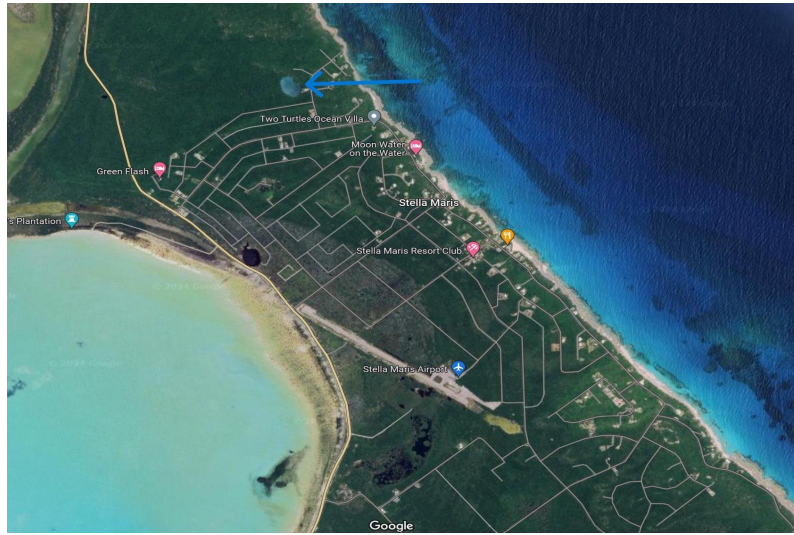

LOT 484 STELLA MARIS, Stella Maris, Long Island

This lot in Stella Maris Subdivision offers commanding views and high elevation taking advantage of...

This lot in Stella Maris Subdivision offers commanding views and high elevation taking advantage of the cool, tranquil sea breeze. With the Stella Maris Resort and International airport just minutes away, this property provides easy access to activities and an enviable opportunity to build your home in paradise on Long Island in The Bahamas....read more on our website.

Bedrooms: 0

Bathrooms: 0

Lot Size: 16000

Subdivision: Stella Maris

Features: None, View -

Ocean

LOT 484 STELLA MARIS, Stella

Maris, Long Island