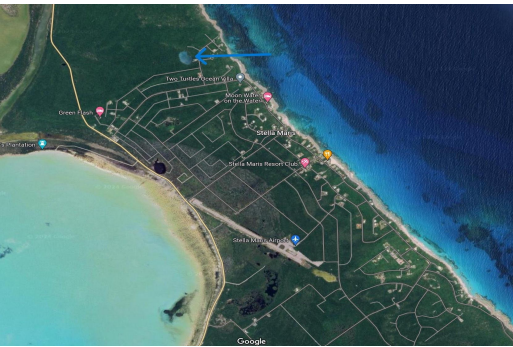

# LOT 387 STELLA MARIS, Stella Maris, Long Island

## Overlooking a natural lake in the Stella Maris Subdivision, this lot offers spectacular views and...

Overlooking a natural lake in the Stella Maris Subdivision, this lot offers spectacular views and high elevation taking advantage of the cool, tranquil sea breeze. With the Stella Maris Resort and International airport just minutes away, this property provides easy access to activities and an enviable opportunity to build your home in paradise on Long Island in The Bahamas....read more on our website.

Bedrooms: 0  
Bathrooms: 0  
Lot Size: 26700  
Subdivision: Stella Maris  
Features: None

LOT 387 STELLA MARIS, Stella  
Maris, Long Island  
Phone:

**\$56,000 ID# M59102** [View Online](#)  
[www.sarlesrealty.com](http://www.sarlesrealty.com)