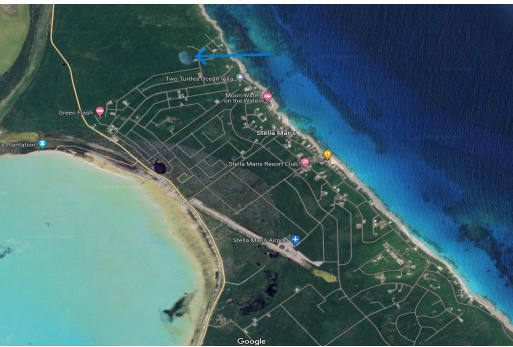

# LOT 387 STELLA MARIS, Stella Maris, Long Island

## Overlooking a natural lake in the Stella Maris Subdivision, this lot offers spectacular views and...

Overlooking a natural lake in the Stella Maris Subdivision, this lot offers spectacular views and high elevation taking advantage of the cool, tranquil sea breeze. With the Stella Maris Resort and International airport just minutes away, this property provides easy access to activities and an enviable opportunity to build your home in paradise on Long Island in The Bahamas.....read more on our website.

Bedrooms: 0  
Bathrooms: 0  
Lot Size: 26700  
Subdivision: Stella Maris  
Features: None

LOT 387 STELLA MARIS, Stella  
Maris, Long Island  
Phone:

**\$56,000 ID# M59102** [View Online](#)  
[www.sarlesrealty.com](http://www.sarlesrealty.com)