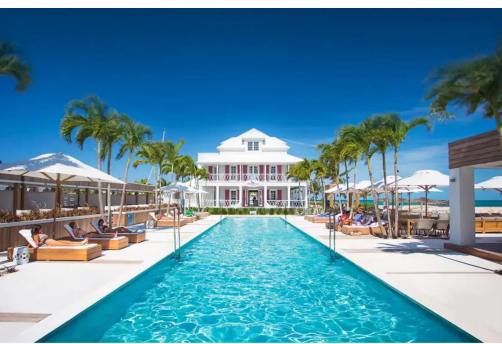

# GALLEON BAY AT PALM CAY, Yamacraw, New Providence/Paradise Island

**\*\*Solid investment with financials provided, excellent rental income\*\* Enjoy sunrise views of the...**

**\*\*Solid investment with financials provided, excellent rental income\*\***

Enjoy sunrise views of the marina coupled with tranquil ocean breezes from this newly constructed 3 bed, 2.5 bath, 1,550sf Freehold condo at Galleon Bay in the exclusive gated beachfront and marina community of Palm Cay. This tastefully furnished condo has an open kitchen/dining/living room floor plan leading out to two separate covered terraces. Kitchen features include Smart Samsung appliances, quartz countertops, custom backsplash, surplus cabinetry, a custom-sized center island with a breakfast bar and a private patio deck. The large patio deck off the living room has exceptional Marina views. Other notable features include 10ft ceilings, Smart TVs in the living room and all bedrooms, a reverse osmosis water system ...read more on our website.

Bedrooms: 3  
Bathrooms: 2  
Lot Size: 0  
Subdivision: Yamacraw  
Features: 24 Hour Security, Furnished, Impact Windows, Swimming Pool

GALLEON BAY AT PALM CAY,  
Yamacraw, New Providence/Paradise Island