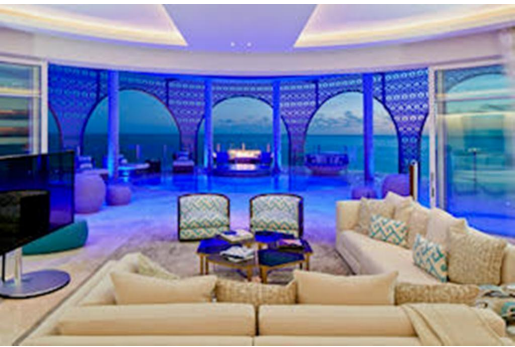

ALBANY, South Ocean, New Providence/Paradise Island

Live the Albany lifestyle in the Orchid Penthouse #6; Designed by renowned Morris Ajmi...

"Live the Albany lifestyle in the Orchid Penthouse #6" Designed by renowned Morris Ajmi Architects, sits overlooking the Albany marina and the Atlantic Ocean. The marina residences of Albany are considered the ultimate in luxury waterfront living in The Caribbean of which The Penthouse in Orchid is the cornerstone. A situation unique to this penthouse the residence hosts a sumptuous master bedroom suite with his and her bathrooms and walk-in closets plus a private balcony with lounge area and spa. Additionally, another 4 ensuite bedrooms, grand living room with dining open onto a stunning outdoor pool and patio area, a family entertainment room, modern kitchen with a separate bar area and an outdoor barbeque alcove with seating. Every aspect of the penthouse was meticulously designed with ...read more on our website.

Bedrooms: 5
Bathrooms: 5
Lot Size: 11365
Subdivision: South Ocean
Features: 24 Hour Security, Furnished, Gated Community, Golf Course Nearby, Hot Tub, Hurricane Windows, Kitchen Built-in(s), Marina Nearby, Stand-by Generator, Swimming Pool, View - Ocean, Water Purifier