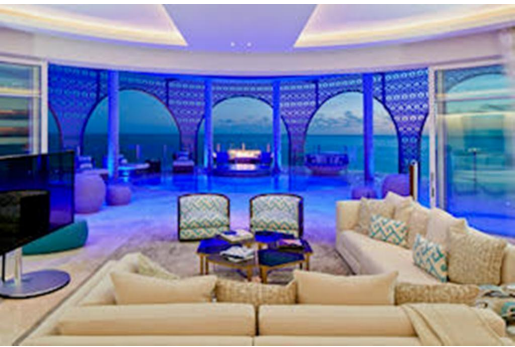

ALBANY, South Ocean, New Providence/Paradise Island

Live the Albany lifestyle in the Orchid Penthouse #6; Designed by renowned Morris Ajmi...

"Live the Albany lifestyle in the Orchid Penthouse #6" Designed by renowned Morris Ajmi Architects, sits overlooking the Albany marina and the Atlantic Ocean. The marina residences of Albany are considered the ultimate in luxury waterfront living in The Caribbean of which The Penthouse in Orchid is the cornerstone. A situation unique to this penthouse the residence hosts a sumptuous master bedroom suite with his and her bathrooms and walk-in closets plus a private balcony with lounge area and spa. Additionally, another 4 ensuite bedrooms, grand living room with dining open onto a stunning outdoor pool and patio area, a family entertainment room, modern kitchen with a separate bar area and an outdoor barbeque alcove with seating. Every aspect of the penthouse was meticulously designed with ...read more on our website.

Bedrooms: 5
Bathrooms: 5
Lot Size: 11365
Subdivision: South Ocean
Features: 24 Hour Security, Furnished, Gated Community, Golf Course Nearby, Hot Tub, Hurricane Windows, Kitchen Built-in(s), Marina Nearby, Stand-by Generator, Swimming Pool, View - Ocean, Water Purifier

ALBANY, South Ocean, New Providence/Paradise Island
Phone: