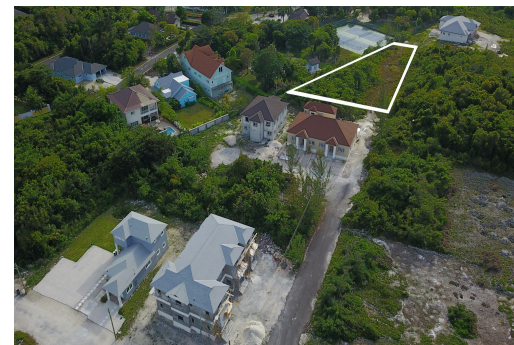

# #64 LOVE ESTATES, Love Beach, New Providence/Paradise

## Multi Family Lot #64 Love Estates stands out as the premier destination in the western district of...

Multi Family Lot #64 Love Estates stands out as the premier destination in the western district of Nassau, Bahamas, offering the best-priced and largest selection of generously sized lots. Nestled at the heart of development, residents benefit from easy access to entertainment options, amenities, schools, and shopping. With its unbeatable value and convenience, Love Estates is the perfect choice for families and investors seeking an exceptional living experience in a thriving neighborhood....read more on our website.

Bedrooms: 0  
 Bathrooms: 0  
 Lot Size: 24179  
 Subdivision: Love Beach  
 Features: None

LOT #64 LOVE ESTATES, Love  
 Beach, New Providence/Paradise  
 Island  
 Phone:

**\$350.000 ID# M58989** [View Online](#)  
[www.sarlesrealty.com](http://www.sarlesrealty.com)