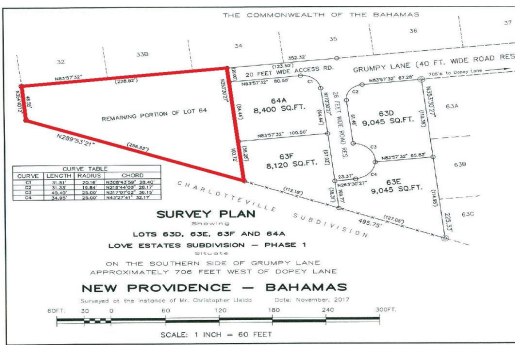

# #64 LOVE ESTATES, Love Beach, New Providence/Paradise

## Multi Family Lot #64 Love Estates stands out as the premier destination in the western district of...

Multi Family Lot #64 Love Estates stands out as the premier destination in the western district of Nassau, Bahamas, offering the best-priced and largest selection of generously sized lots. Nestled at the heart of development, residents benefit from easy access to entertainment options, amenities, schools, and shopping. With its unbeatable value and convenience, Love Estates is the perfect choice for families and investors seeking an exceptional living experience in a thriving neighborhood....read more on our website.

Bedrooms: 0  
 Bathrooms: 0  
 Lot Size: 24179  
 Subdivision: Love Beach  
 Features: None

LOT #64 LOVE ESTATES, Love  
 Beach, New Providence/Paradise  
 Island  
 Phone:

**\$350.000 ID# M58989** [View Online](#)  
[www.sarlesrealty.com](http://www.sarlesrealty.com)