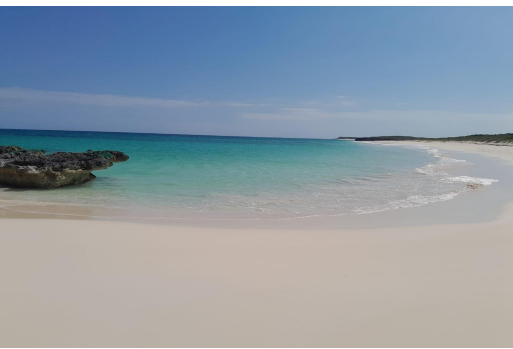

ELEUTHERA HILL TOP LOT, James Cistern, Eleuthera

Impeccable & beautiful multifamily hilltop lot in James Cistern Eleuthera. Like to feel on top...

Impeccable & beautiful multifamily hilltop lot in James Cistern Eleuthera. Like to feel on top of it all? Then you'll love this great investment in Eleuthera. Build an income producing property on the hill & enjoy the excellent sea breeze! James Cistern settlement boasts shops, boutique hotels, restaurants, churches and schools. Don't miss this opportunity - give us a call today!...read more on our website.

Bedrooms: 0
Bathrooms: 0
Lot Size: 11325
Subdivision: James Cistern
Features: Beach Front, None, Waterfront - Ocean

ELEUTHERA HILL TOP LOT,
James Cistern, Eleuthera
Phone:

\$95,000 ID# M58993 [View Online](#)
www.sarlesrealty.com