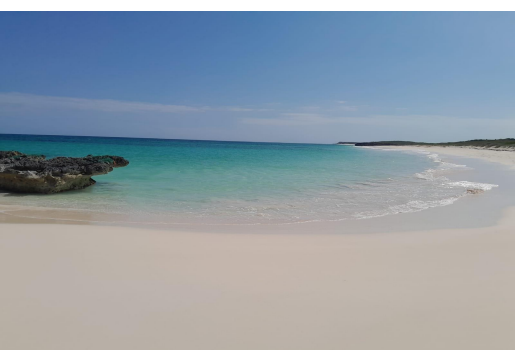

ELEUTHERA HILL TOP LOT, James Cistern, Eleuthera

Impeccable & beautiful multifamily hilltop lot in James Cistern Eleuthera. Like to feel on top...

Impeccable & beautiful multifamily hilltop lot in James Cistern Eleuthera. Like to feel on top of it all? Then you'll love this great investment in Eleuthera. Build an income producing property on the hill & enjoy the excellent sea breeze! James Cistern settlement boasts shops, boutique hotels, restaurants, churches and schools. Don't miss this opportunity - give us a call today!...read more on our website.

Bedrooms: 0
Bathrooms: 0
Lot Size: 10400
Subdivision: James Cistern
Features: Beach Front, None, Waterfront - Ocean

ELEUTHERA HILL TOP LOT,
James Cistern, Eleuthera
Phone:

\$45,000 ID# M58992 [View Online](#)
www.sarlesrealty.com