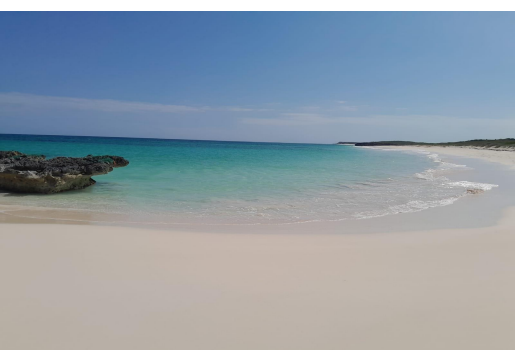

## Impeccable & beautiful multifamily hilltop lot in James Cistern Eleuthera. Like to feel on top...

Impeccable & beautiful multifamily hilltop lot in James Cistern Eleuthera. Like to feel on top of it all? Then you'll love this great investment in Eleuthera. Build an income producing property on the hill & enjoy the excellent sea breeze! James Cistern settlement boasts shops, boutique hotels, restaurants, churches and schools. Don't miss this opportunity - give us a call today!...read more on our website.

Bedrooms: 0  
Bathrooms: 0  
Lot Size: 10400  
Subdivision: James Cistern  
Features: Beach Front, None, Waterfront - Ocean

ELEUTHERA HILL TOP LOT,  
James Cistern, Eleuthera  
Phone:

**\$45,000 ID# M58992** [View Online](#)  
[www.sarlesrealty.com](http://www.sarlesrealty.com)