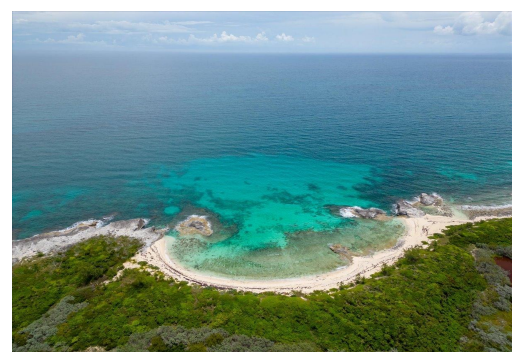

# NEPTUNE'S NEST, Other Berry Islands, Berry Islands

## Create The Ultimate Lifestyle You Really Want! Away From The Crowds! The Spectacular 120 Acre...

Create The Ultimate Lifestyle You Really Want! Away From The Crowds! The Spectacular 120 Acre Private Island, called Neptune's Nest, offers 360 degrees of Waterfront, Beaches, Coves, Cliffs and Bluffs! Great Elevation! The Berry Islands, a cluster of 30 Islands and almost 100 Cays, border the deep-ocean canyon known as the Tongue of the Ocean, known for championship Sports Fishing. This Spectacular Uninhabited Island, is a blank canvass, with 7488 feet of White Sandy Beaches and 4616 feet in length (.9 mile) allowing the buyer several options to create the Ultimate Family Island Retreat, Tropical Boutique Resort or Luxury Wellness Haven with Helipad and Private Airstrip! It is an opportunity to fulfill aspirations of a Healthier, Self-Sufficient Lifestyle surrounded by Beautiful Turquoise ...read more on our website.