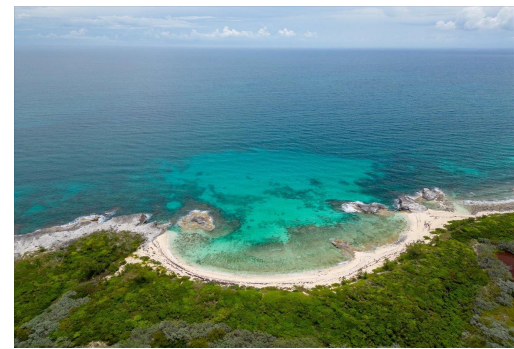

NEPTUNE'S NEST, Other Berry Islands, Berry Islands

Create The Ultimate Lifestyle You Really Want! Away From The Crowds! The Spectacular 120 Acre...

Create The Ultimate Lifestyle You Really Want! Away From The Crowds! The Spectacular 120 Acre Private Island, called Neptune's Nest, offers 360 degrees of Waterfront, Beaches, Coves, Cliffs and Bluffs! Great Elevation! The Berry Islands, a cluster of 30 Islands and almost 100 Cays, border the deep-ocean canyon known as the Tongue of the Ocean, known for championship Sports Fishing. This Spectacular Uninhabited Island, is a blank canvass, with 7488 feet of White Sandy Beaches and 4616 feet in length (.9 mile) allowing the buyer several options to create the Ultimate Family Island Retreat, Tropical Boutique Resort or Luxury Wellness Haven with Helipad and Private Airstrip! It is an opportunity to fulfill aspirations of a Healthier, Self-Sufficient Lifestyle surrounded by Beautiful Turquoise ...read more on our website.

Bedrooms: 0

Bathrooms: 0

Lot Size: 5227200

Subdivision: Other Berry Islands

Features: Acreage, Beach

Front, None, Private

Island, Quiet Area,

Recreation Nearby, View -