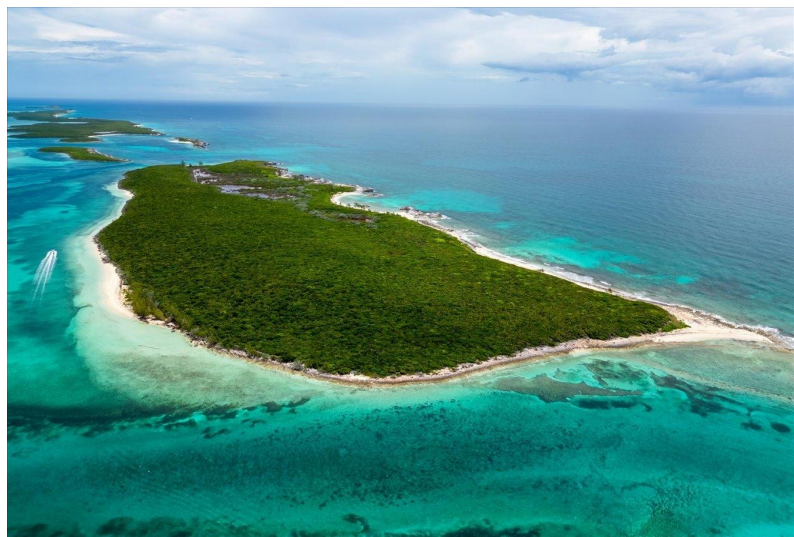

NEPTUNE'S NEST, Other Berry Islands, Berry Islands

Create The Ultimate Lifestyle You Really Want! Away From The Crowds! The Spectacular 120 Acre...

Create The Ultimate Lifestyle You Really Want! Away From The Crowds! The Spectacular 120 Acre Private Island, called Neptune's Nest, offers 360 degrees of Waterfront, Beaches, Coves, Cliffs and Bluffs! Great Elevation! The Berry Islands, a cluster of 30 Islands and almost 100 Cays, border the deep-ocean canyon known as the Tongue of the Ocean, known for championship Sports Fishing. This Spectacular Uninhabited Island, is a blank canvass, with 7488 feet of White Sandy Beaches and 4616 feet in length (.9 mile) allowing the buyer several options to create the Ultimate Family Island Retreat, Tropical Boutique Resort or Luxury Wellness Haven with Helipad and Private Airstrip! It is an opportunity to fulfill aspirations of a Healthier, Self-Sufficient Lifestyle surrounded by Beautiful Turquoise ...read more on our website.

Bedrooms: 0

Bathrooms: 0

Lot Size: 5227200

Subdivision: Other Berry Islands

Features: Acreage, Beach

Front, None, Private

Island, Quiet Area,

Recreation Nearby, View -