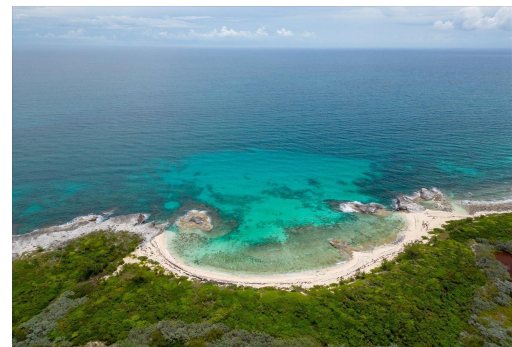

NEPTUNE'S NEST, Other Berry Islands, Berry Islands

Create The Ultimate Lifestyle You Really Want! Away From The Crowds! The Spectacular 120 Acre...

Create The Ultimate Lifestyle You Really Want! Away From The Crowds! The Spectacular 120 Acre Private Island, called Neptune's Nest, offers 360 degrees of Waterfront, Beaches, Coves, Cliffs and Bluffs! Great Elevation! The Berry Islands, a cluster of 30 Islands and almost 100 Cays, border the deep-ocean canyon known as the Tongue of the Ocean, known for championship Sports Fishing. This Spectacular Uninhabited Island, is a blank canvass, with 7488 feet of White Sandy Beaches and 4616 feet in length (.9 mile) allowing the buyer several options to create the Ultimate Family Island Retreat, Tropical Boutique Resort or Luxury Wellness Haven with Helipad and Private Airstrip! It is an opportunity to fulfill aspirations of a Healthier, Self-Sufficient Lifestyle surrounded by Beautiful Turquoise ...read more on our website.

Bedrooms: 0

Bathrooms: 0

Lot Size: 5227200

Subdivision: Other Berry Islands

Features: Acreage, Beach

Front, None, Private

Island, Quiet Area,

Recreation Nearby, View -