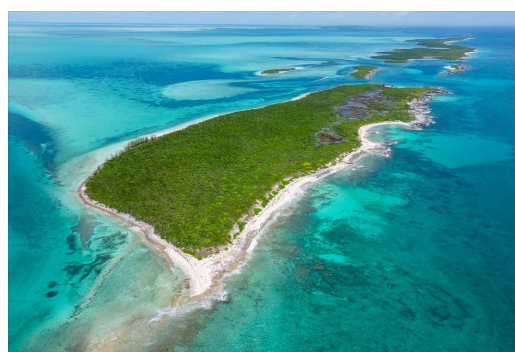

# NEPTUNE'S NEST, Other Berry Islands, Berry Islands

## Create The Ultimate Lifestyle You Really Want! Away From The Crowds! The Spectacular 120 Acre...

Create The Ultimate Lifestyle You Really Want! Away From The Crowds! The Spectacular 120 Acre Private Island, called Neptune's Nest, offers 360 degrees of Waterfront, Beaches, Coves, Cliffs and Bluffs! Great Elevation! The Berry Islands, a cluster of 30 Islands and almost 100 Cays, border the deep-ocean canyon known as the Tongue of the Ocean, known for championship Sports Fishing. This Spectacular Uninhabited Island, is a blank canvass, with 7488 feet of White Sandy Beaches and 4616 feet in length (.9 mile) allowing the buyer several options to create the Ultimate Family Island Retreat, Tropical Boutique Resort or Luxury Wellness Haven with Helipad and Private Airstrip! It is an opportunity to fulfill aspirations of a Healthier, Self-Sufficient Lifestyle surrounded by Beautiful Turquoise ...read more on our website.