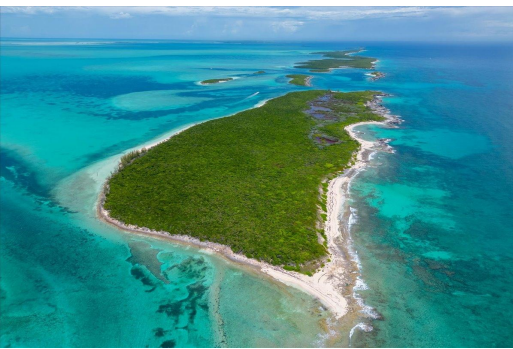

NEPTUNE'S NEST, Other Berry Islands, Berry Islands

Create The Ultimate Lifestyle You Really Want! Away From The Crowds! The Spectacular 120 Acre...

Create The Ultimate Lifestyle You Really Want! Away From The Crowds! The Spectacular 120 Acre Private Island, called Neptune's Nest, offers 360 degrees of Waterfront, Beaches, Coves, Cliffs and Bluffs! Great Elevation! The Berry Islands, a cluster of 30 Islands and almost 100 Cays, border the deep-ocean canyon known as the Tongue of the Ocean, known for championship Sports Fishing. This Spectacular Uninhabited Island, is a blank canvass, with 7488 feet of White Sandy Beaches and 4616 feet in length (.9 mile) allowing the buyer several options to create the Ultimate Family Island Retreat, Tropical Boutique Resort or Luxury Wellness Haven with Helipad and Private Airstrip! It is an opportunity to fulfill aspirations of a Healthier, Self-Sufficient Lifestyle surrounded by Beautiful Turquoise ...read more on our website.