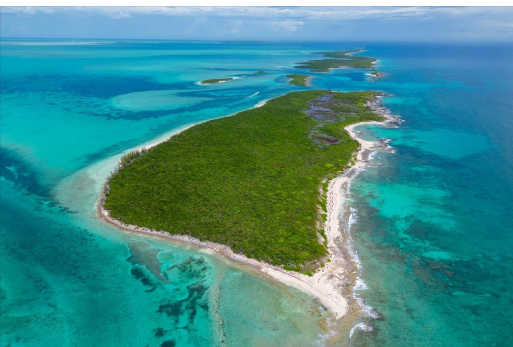

NEPTUNE'S NEST, Other Berry Islands, Berry Islands

Create The Ultimate Lifestyle You Really Want! Away From The Crowds! The Spectacular 120 Acre...

Create The Ultimate Lifestyle You Really Want! Away From The Crowds! The Spectacular 120 Acre Private Island, called Neptune's Nest, offers 360 degrees of Waterfront, Beaches, Coves, Cliffs and Bluffs! Great Elevation! The Berry Islands, a cluster of 30 Islands and almost 100 Cays, border the deep-ocean canyon known as the Tongue of the Ocean, known for championship Sports Fishing. This Spectacular Uninhabited Island, is a blank canvass, with 7488 feet of White Sandy Beaches and 4616 feet in length (.9 mile) allowing the buyer several options to create the Ultimate Family Island Retreat, Tropical Boutique Resort or Luxury Wellness Haven with Helipad and Private Airstrip! It is an opportunity to fulfill aspirations of a Healthier, Self-Sufficient Lifestyle surrounded by Beautiful Turquoise ...read more on our website.