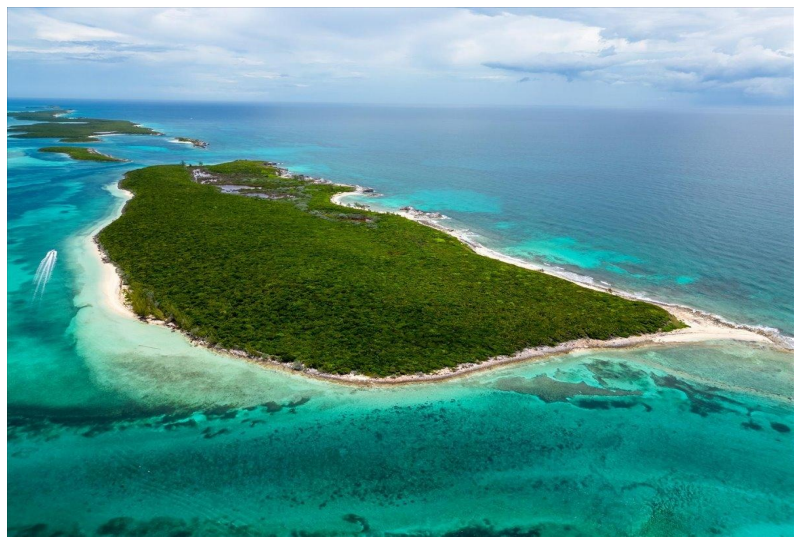

# NEPTUNE'S NEST, Other Berry Islands, Berry Islands

## Create The Ultimate Lifestyle You Really Want! Away From The Crowds! The Spectacular 120 Acre...

Create The Ultimate Lifestyle You Really Want! Away From The Crowds! The Spectacular 120 Acre Private Island, called Neptune's Nest, offers 360 degrees of Waterfront, Beaches, Coves, Cliffs and Bluffs! Great Elevation! The Berry Islands, a cluster of 30 Islands and almost 100 Cays, border the deep-ocean canyon known as the Tongue of the Ocean, known for championship Sports Fishing. This Spectacular Uninhabited Island, is a blank canvass, with 7488 feet of White Sandy Beaches and 4616 feet in length (.9 mile) allowing the buyer several options to create the Ultimate Family Island Retreat, Tropical Boutique Resort or Luxury Wellness Haven with Helipad and Private Airstrip! It is an opportunity to fulfill aspirations of a Healthier, Self-Sufficient Lifestyle surrounded by Beautiful Turquoise ...read more on our website.