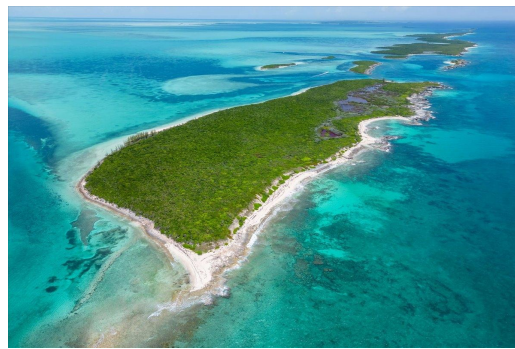

NEPTUNE'S NEST, Other Berry Islands, Berry Islands

Create The Ultimate Lifestyle You Really Want! Away From The Crowds! The Spectacular 120 Acre...

Create The Ultimate Lifestyle You Really Want! Away From The Crowds! The Spectacular 120 Acre Private Island, called Neptune's Nest, offers 360 degrees of Waterfront, Beaches, Coves, Cliffs and Bluffs! Great Elevation! The Berry Islands, a cluster of 30 Islands and almost 100 Cays, border the deep-ocean canyon known as the Tongue of the Ocean, known for championship Sports Fishing. This Spectacular Uninhabited Island, is a blank canvass, with 7488 feet of White Sandy Beaches and 4616 feet in length (.9 mile) allowing the buyer several options to create the Ultimate Family Island Retreat, Tropical Boutique Resort or Luxury Wellness Haven with Helipad and Private Airstrip! It is an opportunity to fulfill aspirations of a Healthier, Self-Sufficient Lifestyle surrounded by Beautiful Turquoise ...read more on our website.

Bedrooms: 0

Bathrooms: 0

Lot Size: 5227200

Subdivision: Other Berry Islands

Features: Acreage, Beach

Front, None, Private

Island, Quiet Area,

Recreation Nearby, View -