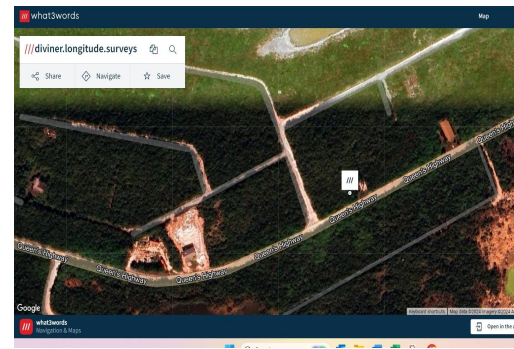

# ISLAND BEACH, Tropic of Cancer Beach, Exuma &#038; Exuma Cays

LEEWARD SIDE OF THE ISLAND WITH BEAUTIFUL BEACHES AND LOTS OF PROTECTION

## Located just minutes from the Tropic of Cancer beach in The Bahama Island Beach community, this...

Located just minutes from the Tropic of Cancer beach in The Bahama Island Beach community, this 9200 square foot square foot lot offers the perfect opportunity for off-grid living and investing. This affordable opportunity to own property in this renowned paradise is one you are not going to want to let get away from you! The beauty of the beaches of The Exumas speak for themselves and with an array of thrilling sports and activities waiting for exploration, including snorkeling, diving and boating the adventure possibilities are endless....read more on our website.

Bedrooms: 0  
Bathrooms: 0  
Lot Size: 9200  
Subdivision: Tropic of Cancer Beach  
Features: None

BAHAMA ISLAND BEACH,  
Tropic of Cancer Beach, Exuma  
&#038; Exuma Cays  
Phone:

**\$25,000 ID# M58890** [View Online](#)  
[www.sarlesrealty.com](http://www.sarlesrealty.com)