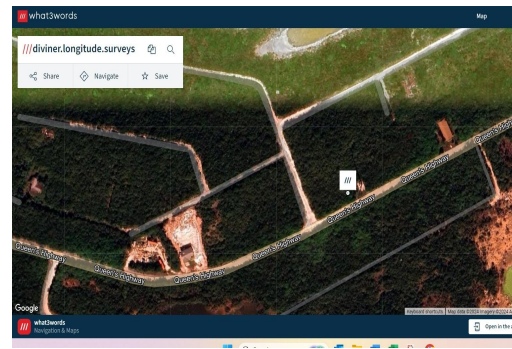

ISLAND BEACH, Tropic of Cancer Beach, Exuma & Exuma Cays

LEEWARD SIDE OF THE ISLAND WITH BEAUTIFUL BEACHES AND LOTS OF PROTECTION

Located just minutes from the Tropic of Cancer beach in The Bahama Island Beach community, this...

Located just minutes from the Tropic of Cancer beach in The Bahama Island Beach community, this 9200 square foot square foot lot offers the perfect opportunity for off-grid living and investing. This affordable opportunity to own property in this renowned paradise is one you are not going to want to let get away from you! The beauty of the beaches of The Exumas speak for themselves and with an array of thrilling sports and activities waiting for exploration, including snorkeling, diving and boating the adventure possibilities are endless....read more on our website.

Bedrooms: 0
Bathrooms: 0
Lot Size: 9200
Subdivision: Tropic of Cancer Beach
Features: None

BAHAMA ISLAND BEACH,
Tropic of Cancer Beach, Exuma
& Exuma Cays
Phone:

\$25,000 ID# M58890 [View Online](#)
www.sarlesrealty.com