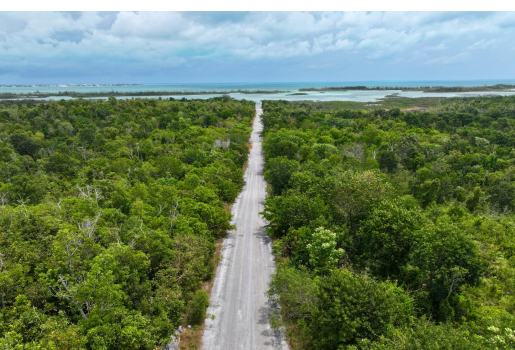

LOT 9 THE LANDING, Turtle Rocks, Abaco

This stunning lot is just a blink away from all of your island adventures! Located just south of...

This stunning lot is just a blink away from all of your island adventures! Located just south of Treasure Cay and 20 minutes north of Marsh Harbour. Flats fishing, boat ramp access, extremely close proximity by boat or car to Treasure Cay's beautiful beaches and restaurants are all highlights of these lots! Large uncut vegetation provides trees that are native to the island, incorporating unique beauty to each and every lot. Staggered elevations provide a choice of any preference throughout these lots along with each lot being sized at 0.29 acres excluding the two lots furthest out which are sized at 0.42 acres....read more on our website.

Bedrooms: 0
Bathrooms: 0
Lot Size: 12909
Subdivision: Turtle Rocks
Features: None, View -
Ocean, Waterfront -
Ocean

LOT 9 THE LANDING, Turtle
Rocks, Abaco
Phone:

\$26.500 ID# M58866 [View Online](#)
www.sarlesrealty.com