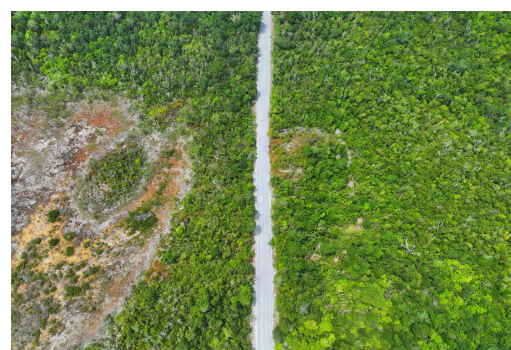

LOT 9 THE LANDING, Turtle Rocks, Abaco

This stunning lot is just a blink away from all of your island adventures! Located just south of...

This stunning lot is just a blink away from all of your island adventures! Located just south of Treasure Cay and 20 minutes north of Marsh Harbour. Flats fishing, boat ramp access, extremely close proximity by boat or car to Treasure Cay's beautiful beaches and restaurants are all highlights of these lots! Large uncut vegetation provides trees that are native to the island, incorporating unique beauty to each and every lot. Staggered elevations provide a choice of any preference throughout these lots along with each lot being sized at 0.29 acres excluding the two lots furthest out which are sized at 0.42 acres....read more on our website.

Bedrooms: 0
Bathrooms: 0
Lot Size: 12909
Subdivision: Turtle Rocks
Features: None, View -
Ocean, Waterfront -
Ocean

LOT 9 THE LANDING, Turtle
Rocks, Abaco
Phone:

\$26.500 ID# M58866 [View Online](#)
www.sarlesrealty.com