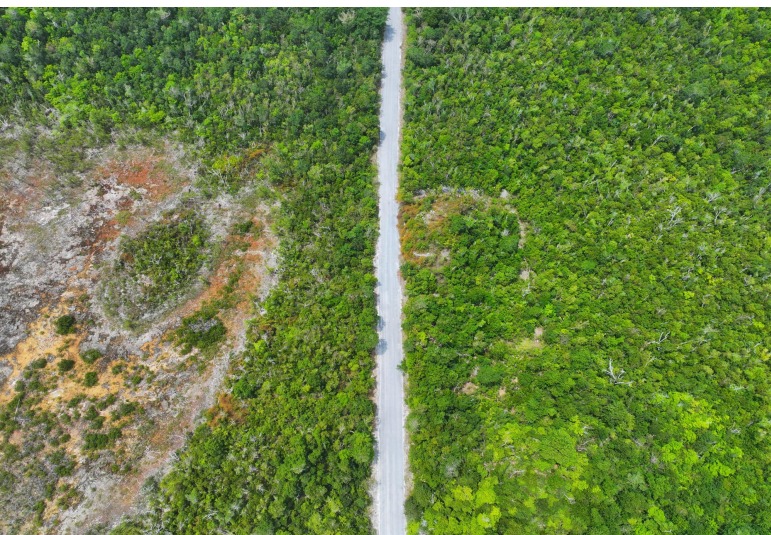

LOT 8 THE LANDING, Turtle Rocks, Abaco

This stunning lot is just a blink away from all of your island adventures! Located just south of..

This stunning lot is just a blink away from all of your island adventures! Located just south of Treasure Cay and 20 minutes north of Marsh Harbour. Flats fishing, boat ramp access, extremely close proximity by boat or car to Treasure Cay's beautiful beaches and restaurants are all highlights of these lots! Large uncut vegetation provides trees that are native to the island, incorporating unique beauty to each and every lot. Staggered elevations provide a choice of any preference throughout these lots along with each lot being sized at 0.29 acres excluding the two lots furthest out which are sized at 0.42 acres....read more on our website.

Bedrooms: 0
Bathrooms: 0
Lot Size: 12909
Subdivision: Turtle Rocks
Features: None, View -
Ocean, Waterfront -
Ocean

LOT 8 THE LANDING, Turtle
Rocks, Abaco
Phone:

\$26.500 ID# M58865 [View Online](#)
www.sarlesrealty.com