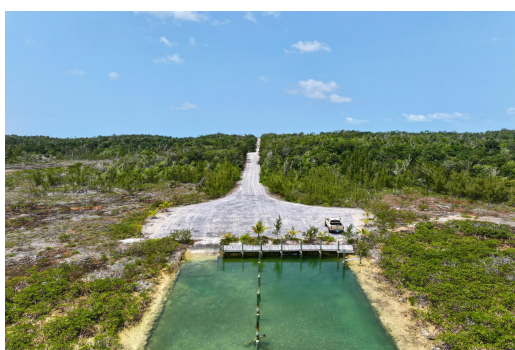

LOT 8 THE LANDING, Turtle Rocks, Abaco

This stunning lot is just a blink away from all of your island adventures! Located just south of..

This stunning lot is just a blink away from all of your island adventures! Located just south of Treasure Cay and 20 minutes north of Marsh Harbour. Flats fishing, boat ramp access, extremely close proximity by boat or car to Treasure Cay's beautiful beaches and restaurants are all highlights of these lots! Large uncut vegetation provides trees that are native to the island, incorporating unique beauty to each and every lot. Staggered elevations provide a choice of any preference throughout these lots along with each lot being sized at 0.29 acres excluding the two lots furthest out which are sized at 0.42 acres....read more on our website.

Bedrooms: 0
Bathrooms: 0
Lot Size: 12909
Subdivision: Turtle Rocks
Features: None, View -
Ocean, Waterfront -
Ocean

LOT 8 THE LANDING, Turtle
Rocks, Abaco
Phone:

\$26.500 ID# M58865 [View Online](#)
www.sarlesrealty.com