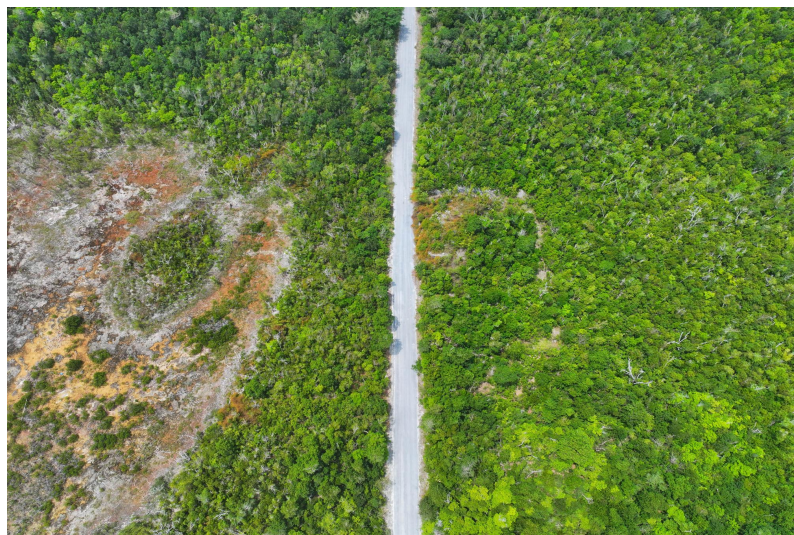

LOT 8 THE LANDING, Turtle Rocks, Abaco

This stunning lot is just a blink away from all of your island adventures! Located just south of..

This stunning lot is just a blink away from all of your island adventures! Located just south of Treasure Cay and 20 minutes north of Marsh Harbour. Flats fishing, boat ramp access, extremely close proximity by boat or car to Treasure Cay's beautiful beaches and restaurants are all highlights of these lots! Large uncut vegetation provides trees that are native to the island, incorporating unique beauty to each and every lot. Staggered elevations provide a choice of any preference throughout these lots along with each lot being sized at 0.29 acres excluding the two lots furthest out which are sized at 0.42 acres....read more on our website.

Bedrooms: 0
Bathrooms: 0
Lot Size: 12909
Subdivision: Turtle Rocks
Features: None, View -
Ocean, Waterfront -
Ocean

LOT 8 THE LANDING, Turtle
Rocks, Abaco
Phone:

\$26.500 ID# M58865 [View Online](#)
www.sarlesrealty.com