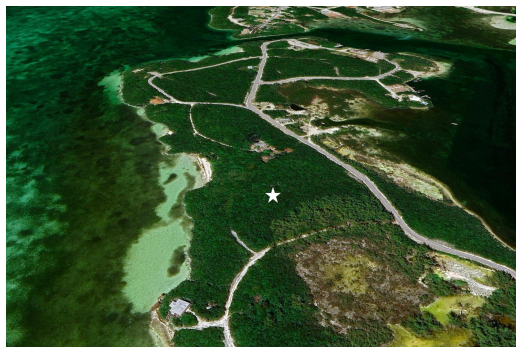

# GREAT HARBOUR CAY LOT 27, Great Harbour Cay, Berry Isl

## Embrace the chance to own a prime piece of tropical bliss with this expansive single-family lot in...

Embrace the chance to own a prime piece of tropical bliss with this expansive single-family lot in Great Harbour Cay. Located near the pristine Bardot Beach, this beautiful lot promises a stunning ocean and marina view from the second story of your future dream home. Great Harbour Cay, the northernmost gem of the Berry Islands, spans 1,300 acres of unspoiled beauty. Located 50 miles northwest of Nassau and 160 miles east of Miami, this serene island boasts rolling hills, lush vegetation, and seven miles of picturesque sandy beaches. Great Harbour Cay serves as an International Port of Entry for The Bahamas, enhancing its accessibility and appeal. The island features an 80-slip marina, grocery stores, and several dining options to cater to your everyday needs. Although the local golf course...read more on our website.

Bedrooms: 0

Bathrooms: 0

Lot Size: 15000

Subdivision: Great Harbour Cay

Features: Family Oriented, None, Quiet Area, Treed Lot, View - Ocean

GREAT HARBOUR CAY LOT 27,  
Great Harbour Cay, Berry Islands

Phone: