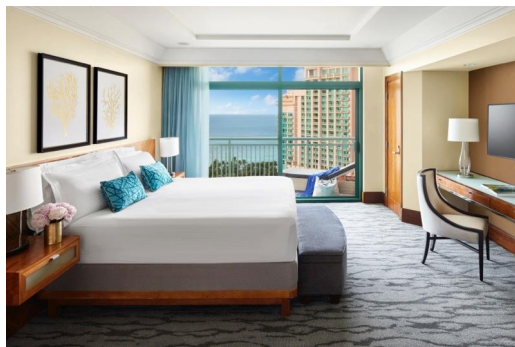

## Enjoy stunning views of the busy Nassau Harbour, spectacular ocean and sunset views to the west...

Enjoy stunning views of the busy Nassau Harbour, spectacular ocean and sunset views to the west from the balcony of this supremely located 20th floor, 1 bedroom 2-bathroom luxury suite @ the Reef Tower at The Atlantis. Unit #20-909 at The Reef offers ALL the conveniences of home with a full kitchen, living/dining room with a pull-out sofa and an in-suite washer and dryer reserved just for owners. Adjacent to The Cove but very much a part of the wonderful world of Atlantis, The Reef Condo/Hotel sits upon the white sands of beautiful Paradise Beach and welcomes guests/owners to unplug completely or plug in to all the Amazing Atlantis Resort has to offer. Owners of The Residence at Atlantis have exclusive access to their own private gym and an owner's concierge team available to assist with...read more on our website.