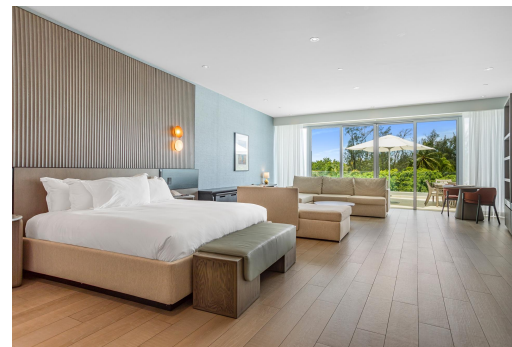

GOLDWYNN, West Bay Street, New Providence/Paradise Island

Nestled in the heart of Nassau, Bahamas, Goldwynn Resort offers an unparalleled blend of luxury and...

Nestled in the heart of Nassau, Bahamas, Goldwynn Resort offers an unparalleled blend of luxury and comfort while providing owners with robust year-round rental income. This 1080 square foot suite boasts breathtaking ocean views, modern design, and top-tier amenities. The open-concept living space is bathed in natural light, featuring elegant finishes and state-of-the-art appliances. Residents can enjoy access to the resort's exclusive facilities, including a world-class spa, gourmet dining, and a pristine private beach with infinity edge pool and several dining options. Experience the epitome of island living at the Goldwynn Resort, where every detail is crafted for your utmost relaxation and enjoyment....read more on our website.

Bedrooms: 1
Bathrooms: 1
Lot Size: 1080
Subdivision: West Bay Street
Features: 24 Hour Security, Fully Walled, Night Security, Stand-by Generator, Swimming Pool

GOLDWYNN, West Bay Street,
New Providence/Paradise Island
Phone: