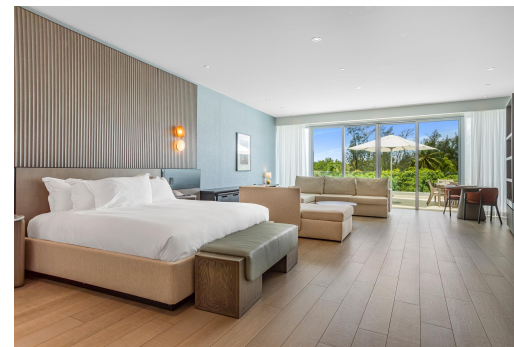

## **Nestled in the heart of Nassau, Bahamas, Goldwynn Resort offers an unparalleled blend of luxury and...**

Nestled in the heart of Nassau, Bahamas, Goldwynn Resort offers an unparalleled blend of luxury and comfort while providing owners with robust year-round rental income. This 1080 square foot suite boasts breathtaking ocean views, modern design, and top-tier amenities. The open-concept living space is bathed in natural light, featuring elegant finishes and state-of-the-art appliances. Residents can enjoy access to the resort's exclusive facilities, including a world-class spa, gourmet dining, and a pristine private beach with infinity edge pool and several dining options. Experience the epitome of island living at the Goldwynn Resort, where every detail is crafted for your utmost relaxation and enjoyment....read more on our website.

Bedrooms: 1  
Bathrooms: 1  
Lot Size: 1080  
Subdivision: West Bay Street  
Features: 24 Hour Security, Fully Walled, Night Security, Stand-by Generator, Swimming Pool

GOLDWYNN, West Bay Street,  
New Providence/Paradise Island  
Phone: