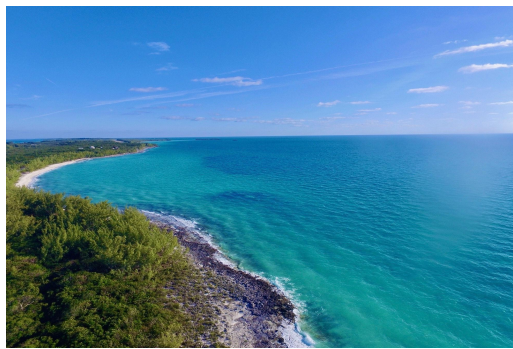

RAINBOW BAY, Rainbow Bay, Eleuthera

Discover the perfect single family lot spanning 10,200 sq. ft. in the sought after Rainbow Bay...

Discover the perfect single family lot spanning 10,200 sq. ft. in the sought after Rainbow Bay community of Eleuthera, nestled near the water on the Caribbean side. Just a short walk way, you'll find a park with water access, ideal for kayaking, paddle boarding, swimming, snorkeling and fishing. Rainbow Bay is a popular and growing community, favored by second homeowners and promising a stable investment for short term vacation rentals. Centrally located, it's only a few minutes' drive to Rainbow Bay Beach and Governor's Harbour. The community boasts numerous beaches, park sites and a tennis court. Conveniently nearby are grocery stores, restaurants, farms and convenience stores. With tranquility and proximity to amenities, this lot is perfect for your dream home in Paradise....read more on our website.

Bedrooms: 0

Bathrooms: 0

Lot Size: 10200

Subdivision: Rainbow Bay

Features: Easy Access,
Highway Access, None,
Pets Allowed, Road -
Paved

RAINBOW BAY, Rainbow Bay,

Eleuthera

Phone: