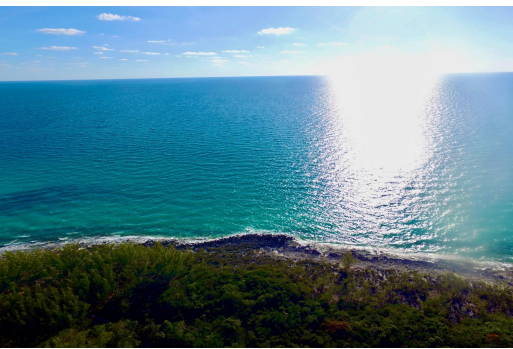

RAINBOW BAY, Rainbow Bay, Eleuthera

Discover the perfect single family lot spanning 10,200 sq. ft. in the sought after Rainbow Bay...

Discover the perfect single family lot spanning 10,200 sq. ft. in the sought after Rainbow Bay community of Eleuthera, nestled near the water on the Caribbean side. Just a short walk way, you'll find a park with water access, ideal for kayaking, paddle boarding, swimming, snorkeling and fishing. Rainbow Bay is a popular and growing community, favored by second homeowners and promising a stable investment for short term vacation rentals. Centrally located, it's only a few minutes' drive to Rainbow Bay Beach and Governor's Harbour. The community boasts numerous beaches, park sites and a tennis court. Conveniently nearby are grocery stores, restaurants, farms and convenience stores. With tranquility and proximity to amenities, this lot is perfect for your dream home in Paradise....read more on our website.

Bedrooms: 0

Bathrooms: 0

Lot Size: 10200

Subdivision: Rainbow Bay

Features: Easy Access,
Highway Access, None,
Pets Allowed, Road -
Paved

RAINBOW BAY, Rainbow Bay,

Eleuthera

Phone: