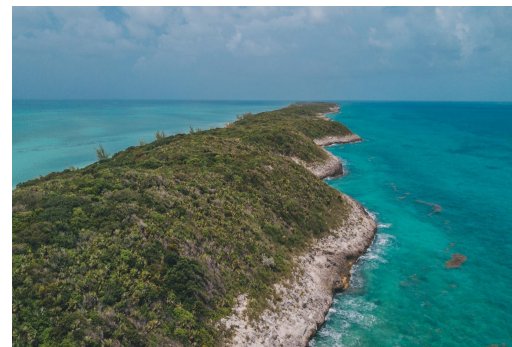

ROSE ISLAND ESTATES, Rose Island, New Providence/Paradise Island

You don't need to go to the Exuma Cays to experience the beauty, peace and tranquility of the...

You don't need to go to the Exuma Cays to experience the beauty, peace and tranquility of the islands. It is right on our doorstep on Eastern Rose Island. Although only 11 miles from Nassau, it is rarely visited, which will ensure a truly private ownership experience. This lot is your opportunity to own that piece of Rose Island that you have always been dreaming of. The property would be ideal for a weekend/holiday retreat offering privacy and tranquility....read more on our website.