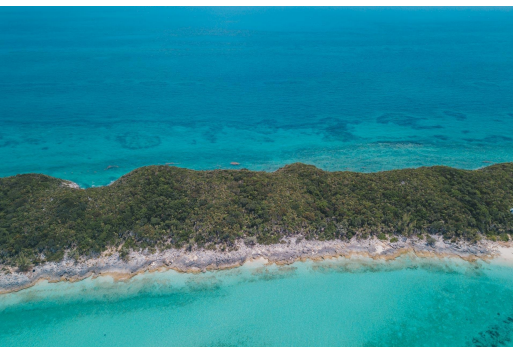

ROSE ISLAND ESTATES, Rose Island, New Providence/Paradise Island

You don't need to go to the Exuma Cays to experience the beauty, peace and tranquility of the...

You don't need to go to the Exuma Cays to experience the beauty, peace and tranquility of the islands. It is right on our doorstep on Eastern Rose Island. Although only 11 miles from Nassau, it is rarely visited, which will ensure a truly private ownership experience. This lot is your opportunity to own that piece of Rose Island that you have always been dreaming of. The property would be ideal for a weekend/holiday retreat offering privacy and tranquility....read more on our website.

Bedrooms: 0

Bathrooms: 0

Lot Size: 37723

Subdivision: Rose Island

Features: Beach Front,
None, Treed Lot, View -
Ocean

#118, ROSE ISLAND ESTATES,
Rose Island, New
Providence/Paradise Island
Phone:

\$90,000 ID# M58653 [View Online](#)
www.sarlesrealty.com