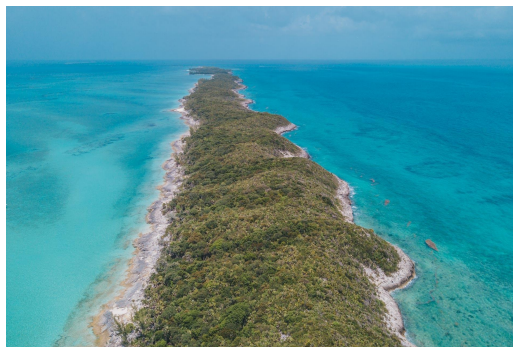

ROSE ISLAND ESTATES, Rose Island, New Providence/Paradise Island

You don't need to go to the Exuma Cays to experience the beauty, peace and tranquility of the...

You don't need to go to the Exuma Cays to experience the beauty, peace and tranquility of the islands. It is right on our doorstep on Eastern Rose Island. Although only 11 miles from Nassau, it is rarely visited, which will ensure a truly private ownership experience. This lot is your opportunity to own that piece of Rose Island that you have always been dreaming of. The property would be ideal for a weekend/holiday retreat offering privacy and tranquility....read more on our website.

Bedrooms: 0

Bathrooms: 0

Lot Size: 37723

Subdivision: Rose Island

Features: Beach Front,
None, Treed Lot, View -
Ocean

#118, ROSE ISLAND ESTATES,
Rose Island, New
Providence/Paradise Island
Phone:

\$90,000 ID# M58653 [View Online](#)
www.sarlesrealty.com