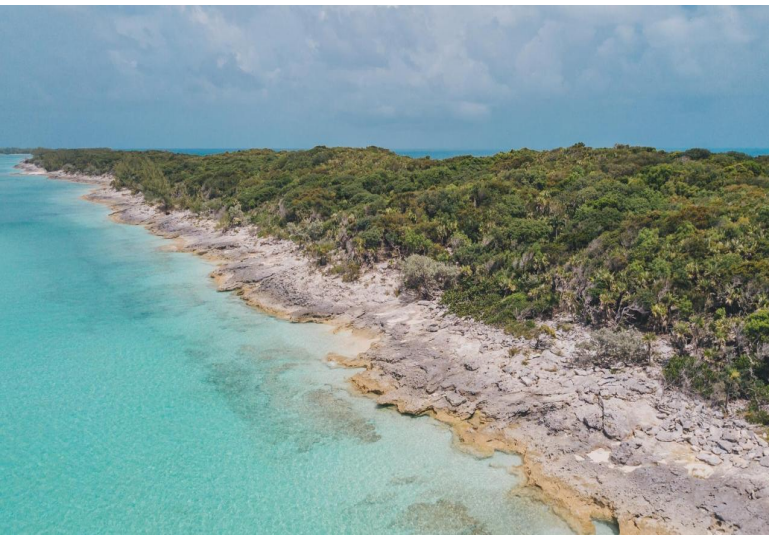

ROSE ISLAND ESTATES, Rose Island, New Providence/Paradise Island

You don't need to go to the Exuma Cays to experience the beauty, peace and tranquility of the...

You don't need to go to the Exuma Cays to experience the beauty, peace and tranquility of the islands. It is right on our doorstep on Eastern Rose Island. Although only 11 miles from Nassau, it is rarely visited, which will ensure a truly private ownership experience. This lot is your opportunity to own that piece of Rose Island that you have always been dreaming of. The property would be ideal for a weekend/holiday retreat offering privacy and tranquility....read more on our website.

Bedrooms: 0

Bathrooms: 0

Lot Size: 37723

Subdivision: Rose Island

Features: Beach Front,
None, Treed Lot, View -
Ocean

#118, ROSE ISLAND ESTATES,
Rose Island, New
Providence/Paradise Island
Phone:

\$90,000 ID# M58653 [View Online](#)
www.sarlesrealty.com