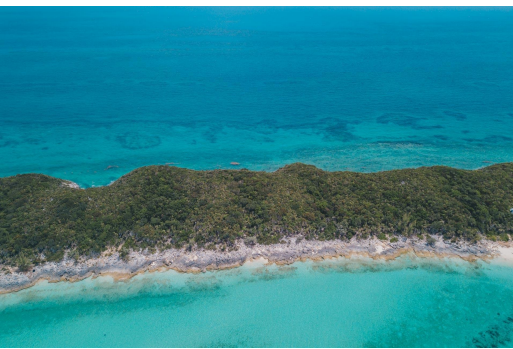

ROSE ISLAND ESTATES, Rose Island, New Providence/Paradise Island

You don't need to go to the Exuma Cays to experience the beauty, peace and tranquility of the...

You don't need to go to the Exuma Cays to experience the beauty, peace and tranquility of the islands. It is right on our doorstep on Eastern Rose Island. Although only 11 miles from Nassau, it is rarely visited, which will ensure a truly private ownership experience. This lot is your opportunity to own that piece of Rose Island that you have always been dreaming of. The property would be ideal for a weekend/holiday retreat offering privacy and tranquility....read more on our website.

Bedrooms: 0

Bathrooms: 0

Lot Size: 43996

Subdivision: Rose Island

Features: Beach Front,
None, Treed Lot, View -
Ocean

#117, ROSE ISLAND ESTATES,
Rose Island, New
Providence/Paradise Island
Phone:

\$90,000 ID# M58654 [View Online](#)
www.sarlesrealty.com