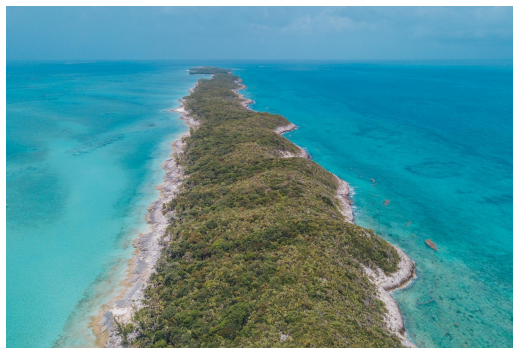

ROSE ISLAND ESTATES, Rose Island, New Providence/Paradise Island

You don't need to go to the Exuma Cays to experience the beauty, peace and tranquility of the...

You don't need to go to the Exuma Cays to experience the beauty, peace and tranquility of the islands. It is right on our doorstep on Eastern Rose Island. Although only 11 miles from Nassau, it is rarely visited, which will ensure a truly private ownership experience. This lot is your opportunity to own that piece of Rose Island that you have always been dreaming of. The property would be ideal for a weekend/holiday retreat offering privacy and tranquility....read more on our website.

Bedrooms: 0

Bathrooms: 0

Lot Size: 43996

Subdivision: Rose Island

Features: Beach Front,
None, Treed Lot, View -
Ocean

#117, ROSE ISLAND ESTATES,
Rose Island, New
Providence/Paradise Island
Phone:

\$90,000 ID# M58654 [View Online](#)
www.sarlesrealty.com