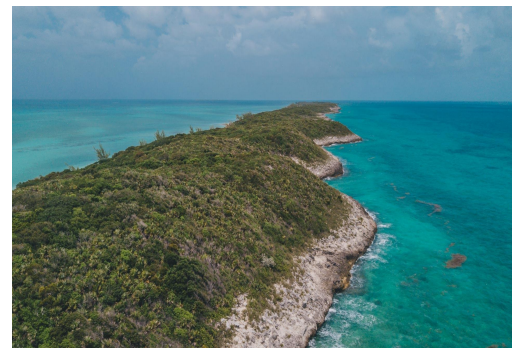

ROSE ISLAND ESTATES, Rose Island, New Providence/Paradise Island

You don't need to go to the Exuma Cays to experience the beauty, peace and tranquility of the...

You don't need to go to the Exuma Cays to experience the beauty, peace and tranquility of the islands. It is right on our doorstep on Eastern Rose Island. Although only 11 miles from Nassau, it is rarely visited, which will ensure a truly private ownership experience. This lot is your opportunity to own that piece of Rose Island that you have always been dreaming of. The property would be ideal for a weekend/holiday retreat offering privacy and tranquility....read more on our website.