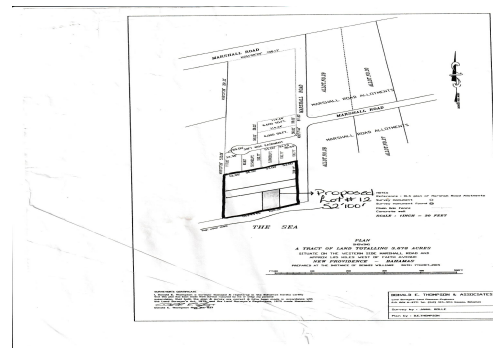

# MARSHALL RD, Marshall Road, New Providence/Paradise Island

## Beautiful and tranquil waterfront vacant land located in the quiet southern location of Marshall...

Beautiful and tranquil waterfront vacant land located in the quiet southern location of Marshall Rd. This prime spot is open zoned with utilities near by, and just a 15 minute drive from Linden Pindling International Airport. Additionally, it is near a convenient boat ramp and close to shopping, dining and entertainment areas....read more on our website.

- Bedrooms: 0
- Bathrooms: 0
- Lot Size: 5446
- Subdivision: Marshall
- Features: Easy Access, None, Quiet Area, Recreation Nearby, Rocky Shore, Shopping Nearby, View - Ocean, Waterfront - Ocean

MARSHALL RD, Marshall Road,  
New Providence/Paradise Island  
Phone: