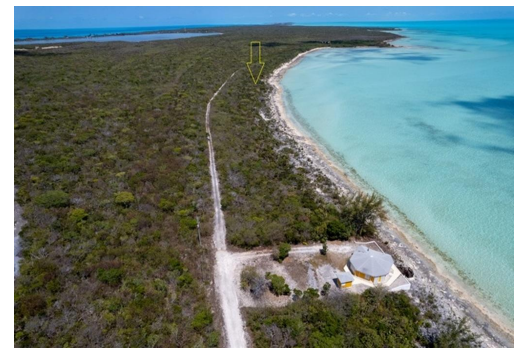

ISLAND BEACH 4, Tropic of Cancer Beach, Exuma &

Bahama Island Beach 4, your personal slice of paradise! Located on the serene and picturesque...

Bahama Island Beach 4, your personal slice of paradise! Located on the serene and picturesque opposite side of the Tropic of Cancer, this waterfront property offers almost an acre of untouched beauty and tranquility. Perfect for those seeking a peaceful retreat, the shallow waters surrounding the property are ideal for kayaking, bonefishing, and snorkeling. Enjoy stunning views and easy access to the water. Almost an Acre: Ample space to build your dream beach house or vacation retreat. Experience the ultimate in peace and privacy. Ideal For nature lovers and outdoor enthusiasts & those seeking a serene and private retreat. Santanna and Tropic Breeze Restaurants as well as wold famous Tropic of Cancer Beach minutes away. Don't miss this opportunity to own a piece of paradise in Bahama Islan...read more on our website.

Bedrooms: 0
Bathrooms: 0
Lot Size: 26800
Subdivision: Tropic of Cancer Beach
Features: None

BAHAMA ISLAND BEACH 4,
Tropic of Cancer Beach, Exuma
& Exuma Cays
Phone:

\$250.000 ID# M58356 [View Online](#)
www.sarlesrealty.com