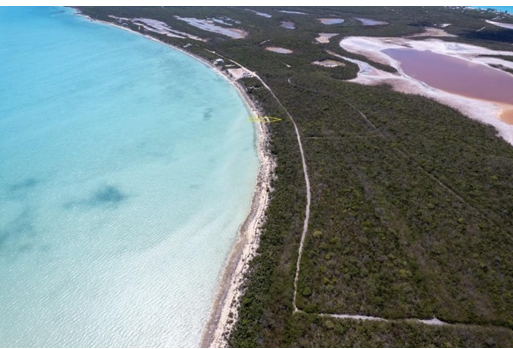

ISLAND BEACH 4, Tropic of Cancer Beach, Exuma &

Bahama Island Beach 4, your personal slice of paradise! Located on the serene and picturesque...

Bahama Island Beach 4, your personal slice of paradise! Located on the serene and picturesque opposite side of the Tropic of Cancer, this waterfront property offers almost an acre of untouched beauty and tranquility. Perfect for those seeking a peaceful retreat, the shallow waters surrounding the property are ideal for kayaking, bonefishing, and snorkeling. Enjoy stunning views and easy access to the water. Almost an Acre: Ample space to build your dream beach house or vacation retreat. Experience the ultimate in peace and privacy. Ideal For nature lovers and outdoor enthusiasts & those seeking a serene and private retreat. Santanna and Tropic Breeze Restaurants as well as wold famous Tropic of Cancer Beach minutes away. Don't miss this opportunity to own a piece of paradise in Bahama Islan...read more on our website.

Bedrooms: 0
Bathrooms: 0
Lot Size: 26800
Subdivision: Tropic of Cancer Beach
Features: None

BAHAMA ISLAND BEACH 4,
Tropic of Cancer Beach, Exuma
& Exuma Cays
Phone:

\$250.000 ID# M58356 [View Online](#)
www.sarlesrealty.com