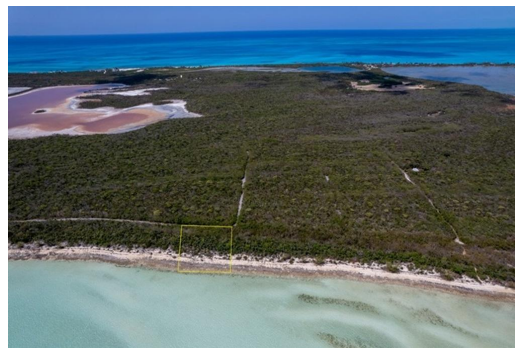

ISLAND BEACH 4, Tropic of Cancer Beach, Exuma &

Bahama Island Beach 4, your personal slice of paradise! Located on the serene and picturesque...

Bahama Island Beach 4, your personal slice of paradise! Located on the serene and picturesque opposite side of the Tropic of Cancer, this waterfront property offers almost an acre of untouched beauty and tranquility. Perfect for those seeking a peaceful retreat, the shallow waters surrounding the property are ideal for kayaking, bonefishing, and snorkeling. Enjoy stunning views and easy access to the water. Almost an Acre: Ample space to build your dream beach house or vacation retreat. Experience the ultimate in peace and privacy. Ideal For nature lovers and outdoor enthusiasts & those seeking a serene and private retreat. Santanna and Tropic Breeze Restaurants as well as wold famous Tropic of Cancer Beach minutes away. Don't miss this opportunity to own a piece of paradise in Bahama Islan...read more on our website.

Bedrooms: 0
Bathrooms: 0
Lot Size: 26800
Subdivision: Tropic of Cancer Beach
Features: None

BAHAMA ISLAND BEACH 4,
Tropic of Cancer Beach, Exuma
& Exuma Cays
Phone:

\$250.000 ID# M58356 [View Online](#)
www.sarlesrealty.com