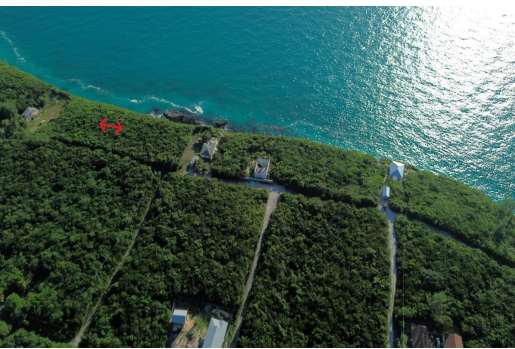

ELEUTHERA ISLAND SHORES, Gregory Town, Eleuthera

Million dollar ocean views can be yours from this waterfront lot 20 block 12 on Seaside drive In...

Million dollar ocean views can be yours from this waterfront lot 20 block 12 on Seaside drive In Eleuthera island shores. Admire the wonderful marine life including turtles and a variety of tropical fish, snorkel amongst them or just sit back and watch an amazing sunset. World famous surfers Beach is close by. The lot is located near the quaint and pretty settlement of Gregory Town with its shops and restaurants, or The Cove hotel for fine dining. The nearest airport in North Eleuthera, about a 20 minute drive....read more on our website.

Bedrooms: 0
Bathrooms: 0
Lot Size: 11200
Subdivision: Gregory
Town
Features: Family Oriented,
None, Quiet Area, Treed
Lot, View - Ocean,
Waterfront - Ocean

ELEUTHERA ISLAND SHORES,
Gregory Town, Eleuthera
Phone: