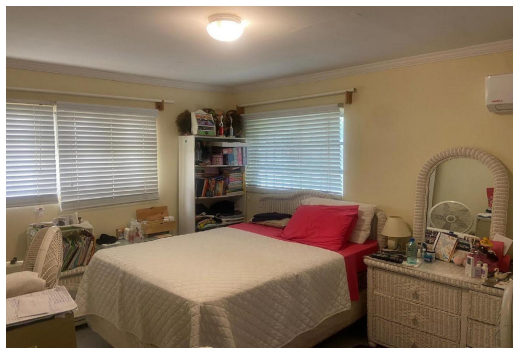

# 19 SUGAR APPLE STREET, Eastern Road, New Providence/Paradise

**AVAILABLE APRIL 2024, this inviting home is located in the wonderful community of San Souci. The...**

AVAILABLE APRIL 2024, this inviting home is located in the wonderful community of San Souci. The elevated property has a spacious, enclosed yard with a refreshing pool to enjoy. Beyond the open concept living area are 3 comfortable bedrooms along with 2 bathrooms plus a laundry room conveniently equipped with a washer and dryer. This home on Eastern Road is completed by a shaded porch and driveway. The yard is perfect for entertaining, with a large pool and comfortable recreational space....read more on our website.

Bedrooms: 3  
Bathrooms: 2  
Lot Size: 11640  
Subdivision: Eastern Road  
Features: Can Be Rented,  
Family Oriented, Fully  
Fenced, Highway Access,  
Quiet Area, Road -  
Paved, Swimming Pool

19 SUGAR APPLE STREET,  
Eastern Road, New  
Providence/Paradise Island