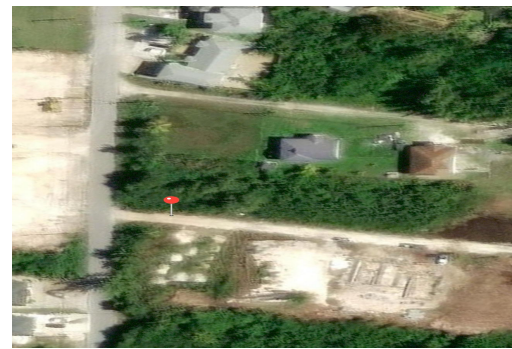

SHORES, Other New Providence/Nassau, New Providence/P

Great investment opportunity in the Southern area of Nassau, Bahamas. This multi-family investment...

Great investment opportunity in the Southern area of Nassau, Bahamas. This multi-family investment lot, located in a rapidly developing area presents an ideal prospect for maximizing rental income or developing multiple units for resale....read more on our website.

Bedrooms: 0
Bathrooms: 0
Lot Size: 7254
Subdivision: Other New Providence/Nassau
Features: None

SOUTHERN SHORES, Other New Providence/Nassau, New Providence/Paradise Island
Phone:

\$80,000 ID# M58398 [View Online](#)
www.sarlesrealty.com